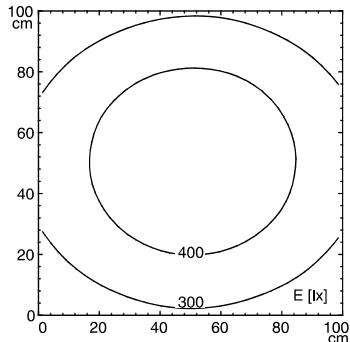

- design**
- fastening**
- dimension**
- special features**

- 24 x Light-emitting diode
- light colour neutral white, 4600-5400 K, Color Rendering Index (CRI)=85
- without
- 18-30 V; DC
- approx. 13 W
- IP 67
- III
- switchable
- without switch
- aluminium
- anodised
- aluminium coloured anodised
- screen, clear
- approx. 2.1 kg
- built-in plug
- Serie 713
- mounted version
- L-angle, clamp
- A=650 mm
- Eco equipment

Serie 713

**illuminance**

measuring conditions: d=100cm

**Em:** 364 lx  
**Emax:** 477 lx  
**Emin:** 229 lx

**luminous intensity**