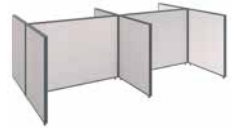

Fits 60W Desks
120W x 72D x 42H 4 Person
Open Cubicle Configuration
PPC031XX List Price – $3,605.00