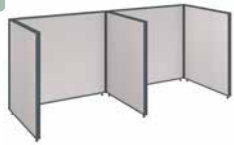

42H

Fits 48W Desks
96W x 36D x 42H 2 Person
Open Cubicle Configuration
 PPC011XX List Price – \$2,297.00

Fits 48W Desks
96W x 72D x 42H 4 Person
Open Cubicle Configuration
 PPC030XX List Price – \$3,425.00