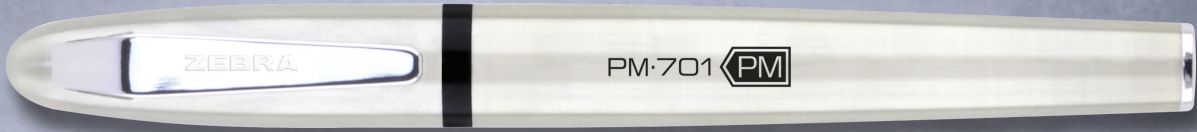

**NEW** **ZEBRA**  
**PM-701**  
 STAINLESS STEEL PERMANENT MARKER

Writes on:

**EXTENDED CAP OFF TIME\*** UP TO **5 DAYS**

\* Independently tested to last up to 120 hours with the cap off in a variety of temperatures according to ANSI Z356.5. Cap off time can vary and is dependent on a number of variables such as humidity and temperature.

Available Ink Colors:

Item No.	Description	MOQ	List
ZEB 65111	PM-701 Permanent Marker Bullet Point Black	6	\$ 7.99
ZEB 65121	PM-701 Permanent Marker Bullet Point Blue	6	\$ 7.99
ZEB 65131	PM-701 Permanent Marker Bullet Point Red	6	\$ 7.99
ZEB 65141	PM-701 Permanent Marker Bullet Point Green	6	\$ 7.99
ZEB 80111	PM-701 Refill Black	12	\$ 2.85
ZEB 80121	PM-701 Refill Blue	12	\$ 2.85
ZEB 80131	PM-701 Refill Red	12	\$ 2.85
ZEB 80141	PM-701 Refill Green	12	\$ 2.85

- X-ray and metal detectable stainless steel barrel
- Twice the durability than plastic permanent markers
- Available in 4 refillable colors!
- Ideal for manufacturing, construction, food processing, laboratory applications, and more!

**2X BARREL DURABILITY**

**COMPETITION**

**PM-701**

**WRITE-OUT OF HALF A MILE!**

- BLACK:** 851 meters
- BLUE:** 756 meters
- RED:** 900 meters
- GREEN:** 732 meters

**AVERAGE: 800 METERS**