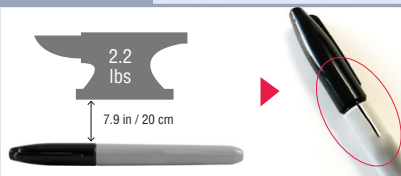

2X BARREL DURABILITY

COMPETITION

PM-701