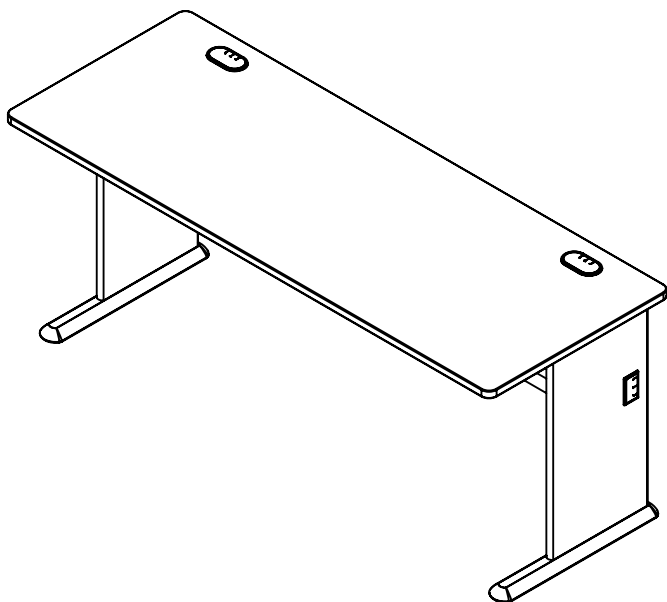

# ASSEMBLY INSTRUCTIONS

---

72" WIDE DESK

**NEED HELP?**

Call 1-800-950-4782

[www.bushbusinessfurniture.com](http://www.bushbusinessfurniture.com)

LOT CODE #

---