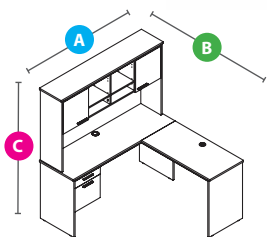

**Model 90427-63  
L-Shaped Workstation**

Durable commercial-grade work surfaces with a melamine finish that resists scratches, stains and wears. USB hub on the desk surface provides an efficient wire-management system. The hanging pedestal provides one utility drawer and one file drawer, which allows for letter/legal filing system. The file drawer is mounted on ball-bearing slides for smooth and quiet operation. The hutch offers additional storage with two doors and open paper management compartments. This unit is fully reversible and has a finished back to fit any room.

- A** 59 1/16" - 1500 mm
- B** 59 1/16" - 1500 mm
- C** 65 5/8" - 1667 mm