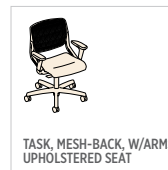

TASK, MESH-BACK, W/ARMS
UPHOLSTERED SEAT