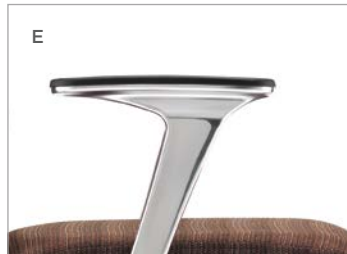

HON

Nucleus®

COMFORT FROM THE INSIDE OUT

Deep-cushion comfort in a sleek design? Yes! Nucleus has taken tech to a new level with a slim, streamlined seating collection that keeps you relaxed, focused and productive. Choose between the ilira-stretch M4 mesh back or an upholstered suspension back. Coordinate the base, frame and arms to complement your surroundings. Nucleus is where cool and comfortable come together.

A. READY FOR ANY TASK

Pressure mapped seat contours and ergonomic back support help you tackle any activity, and the sophisticated design makes a statement in any environment.

B. GET COMFORTABLE ANYWHERE

Get a higher degree of comfort when using standing-height worksurfaces with Nucleus stools, which feature a fixed footing for lower body support.

C. BE OUR GUEST

Invite visitors to sit comfortably and stylishly, while maintaining a consistent aesthetic.

D. SO MANY CHOICES

An expanded selection of ilira-stretch M4 mesh colors gives you more control over the look of your Nucleus.

E-F. FIT AND FINISH

Choose fixed, height- and width-adjustable arms to customize your comfort, and select a Polished Aluminum or Black finish to get the look you want.