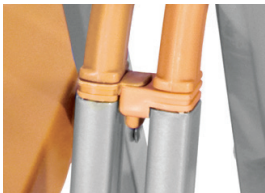

Flexure Folding Chair

Flexure Folding Chair Model 303

- Greenguard® Certified
- Folds for easy storage
- Lightweight 8-gauge steel frame
- Polypropylene seat and back with built-in carrying handle
- Built-in ganging brackets
- Optional dolly holds up to 80 chairs
- No assembly required
- 300 lb. weight capacity
- Must be ordered in multiples of 4 or a carton
breakage fee applies

Plastic Colors

P0-
Black Licorice

P01-
Dove Gray

P19-
Chocolate

P22-
Caramel

P28-
Butterscotch

303-DOLLY
Holds up to 80 chairs

Model: 303