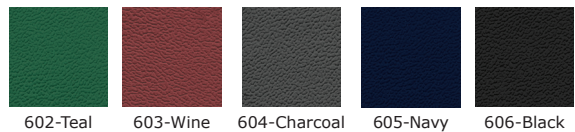

## Manor Series Guest/Reception & Café Chairs

**404**  
Manor Series  
Guest/Reception Chair

**404-C**  
Manor Series  
Café Height Chair

**408**  
Manor Series  
Armless Guest/Reception Chair

**408-C**  
Manor Series  
Armless Café Height Chair

### Manor Series

- Comfortable waterfall seat design
- Contoured black plastic arms (Models 404, 404-VAM & 404-C)
- Sturdy, round black steel tube frame
- Stacks 4 high (404, 404-VAM, 408 & 408-VAM) or 2 high (408-C)
- Covered with stain-resistant fabrics and anti-microbial/anti-bacterial vinyls (VAM)
- Optional casters available (404, 404-VAM, 408 & 408-VAM)
- 250 lbs. weight capacity
- Must be ordered in multiples of 2 or a carton breakage fee applies (404-C & 408-C)

#### Fabric Colors

#### Vinyl Colors

◀ Shown here:

**408-C**  
Armless Café Height Chair  
Shown in 804-Navy Fabric  
with CBLT30RD Cafe Table  
in Gray Nebula