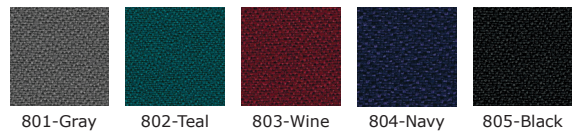

## Manor Series Guest/Reception & Café Chairs

**404**  
Manor Series  
Guest/Reception Chair

**404-C**  
Manor Series  
Café Height Chair

**408**  
Manor Series  
Armless Guest/Reception Chair

**408-C**  
Manor Series  
Armless Café Height Chair

### Manor Series

- Comfortable waterfall seat design
- Contoured black plastic arms (Models 404, 404-VAM & 404-C)
- Sturdy, round black steel tube frame
- Stacks 4 high (404, 404-VAM, 408 & 408-VAM) or 2 high (408-C)
- Covered with stain-resistant fabrics and anti-microbial/anti-bacterial vinyls (VAM)
- Optional casters available (404, 404-VAM, 408 & 408-VAM)
- 250 lbs. weight capacity
- Must be ordered in multiples of 2 or a carton breakage fee applies (404-C & 408-C)

#### Fabric Colors