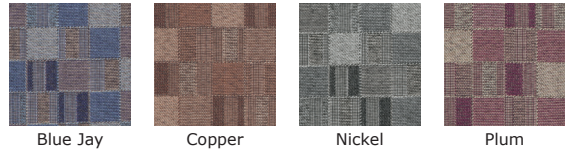

UNO Series Group and Reception Seating

Model 420
Lounge Chair

- 250 lb. weight capacity
- Flexible back for added comfort
- Molded fire-retardant seat foam
- Available in fabric/pvc-free polyurethane & full pvc-free polyurethane
- Anti-microbial/anti-bacterial polyurethane
- Contemporary design
- Sturdy round steel tube frame
- Gangable capability
- Easy assembly
- Must be ordered in multiples of 2 or a carton breakage fee applies

Geometrix Series - Fabric Colors

PVC Free Polyurethane Colors

Model 420

Uno Lounge Chair

Shown with Profile tables 2010, 2012 & 2014

Model 420

Seat Size: 20.50" W x 20.50" D

Back Size: 20.50" W x 13.50" H