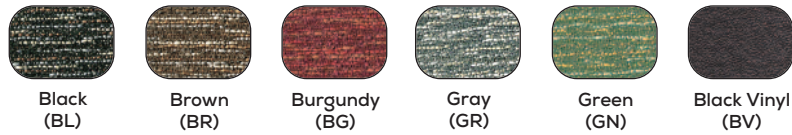

## Cava® Urth™ Chairs

7045BG

7046GR

7047BR

- multiple components made from recycled and recyclable materials
- seat and back manufactured from 100% recycled post-consumer and post-industrial materials
- over 99% recyclable by weight
- high back tast chair features pneumatic seat height, tilt tension and tilt lock
- choice of fabric grades 1-4 or COM
- assembly required