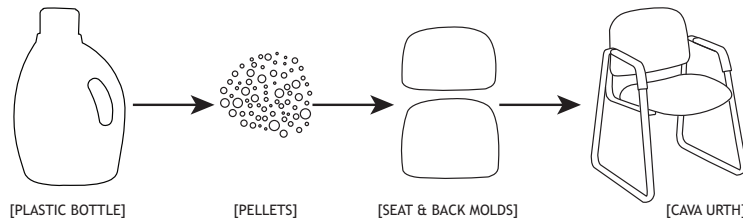

## Cava® Urth™ Chairs

7045BG

7046GR

7047BR

- multiple components made from recycled and recyclable materials
- seat and back manufactured from 100% recycled post-consumer and post-industrial materials
- over 99% recyclable by weight
- high back tast chair features pneumatic seat height, tilt tension and tilt lock
- choice of fabric grades 1-4 or COM
- assembly required

Model	Description	Overall Dimensions	Seat Height	Seat W x D	Back W x H	Ship Weight	Price Each
7045	High Back Chair	24" Dia. x 35½"-39"H	16"-21"	20 x 18"	20 x 19"	39 lbs.	\$365.00
7046	Straight Leg Guest Chair	22½"W x 24"D x 32½"H	18½"	20 x 18"	20 x 14"	29 lbs.	264.00
7047	Sled Base Guest Chair	22½"W x 24"D x 32½"H	18½"	20 x 18"	20 x 14"	40 lbs.	286.00