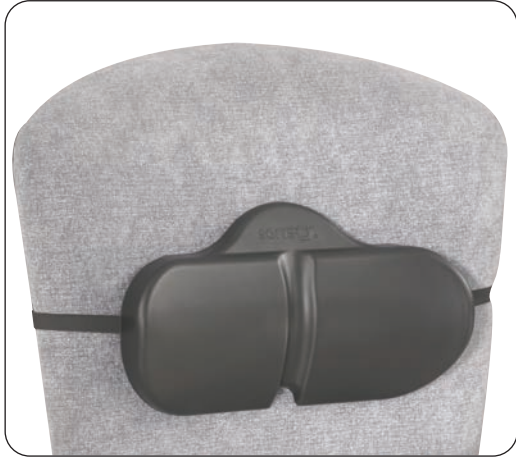

SoftSpot® Backrests

The SoftSpot Lumbar Roll Backrest provides direct support for the lumbar "small of back" region.

The SoftSpot Low Profile Backrest provides maximum support for the lower back region.

LUMBAR ROLL BACKREST

- supports the lumbar or small of the back
- upper edges softly curved
- center channel may prevent pressure points on spine
- Therasoft® material retains shape
- elastic strap adjusts to fit any chair
- non-abrasive, anti-static and washable
- packed five per carton

LOW PROFILE BACKREST

- supports lower back and spine
- center channel may prevent pressure points on spine
- upper edges softly curved
- Therasoft® material retains shape
- elastic strap adjusts to fit any chair
- non-abrasive, anti-static and washable
- packed five per carton