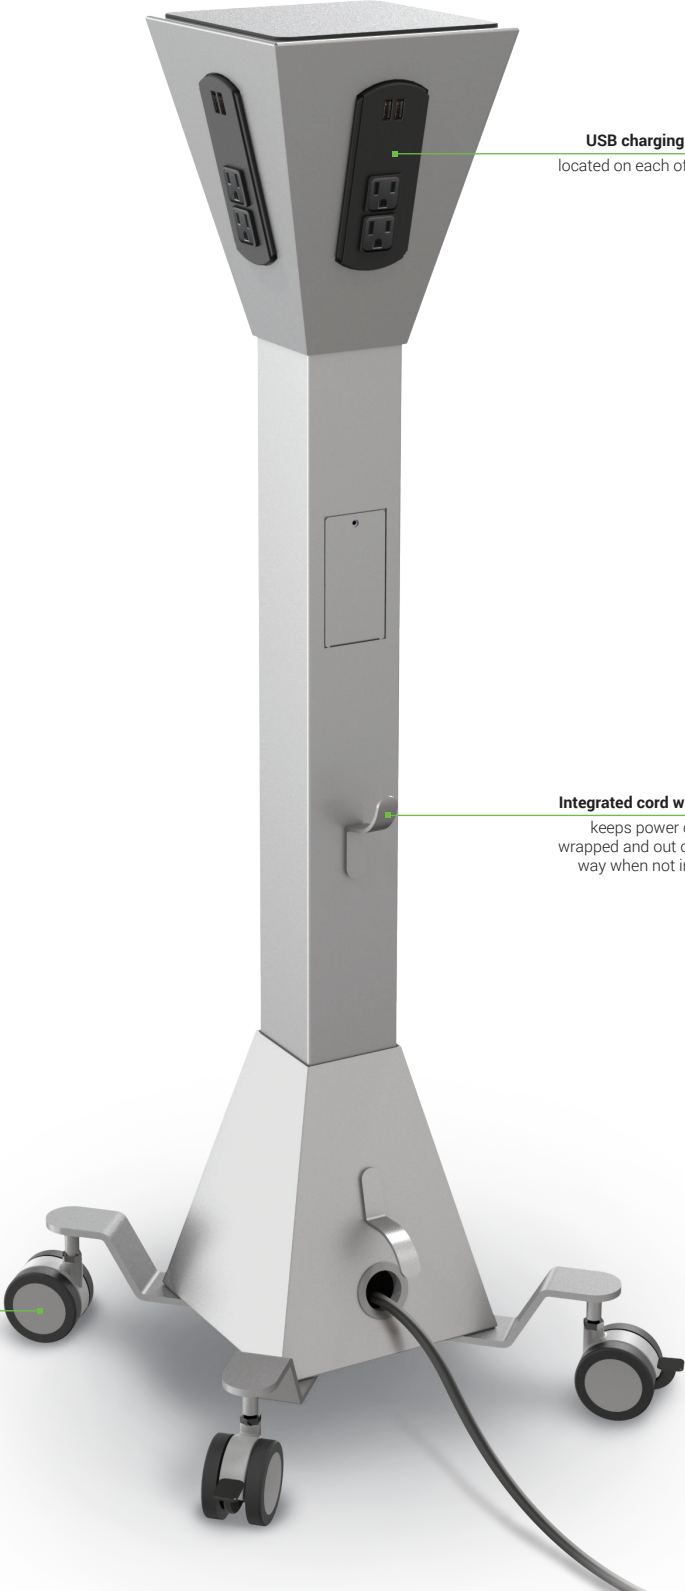

# iTeach<sup>®</sup> Mobile Power Tower

NEW!

in stock

**USB charging and AC power**  
located on each of the four sides

**Integrated cord winder**  
keeps power cable wrapped and out of the way when not in use

**Four dual-wheel casters**  
two locking

## iTeach® Mobile Power Tower

- Get convenient access to power in your multiuser table groups with the versatile and capable iTeach® Mobile Power Tower. Provides instant AC outlet and USB charging access to multiple users in group seating arrangements.
- Ideal for providing power to laptops, Chromebooks, tablets, or smart phones. Power capacity is provided through a single 3-prong plug. Users no longer have to search for or share power outlets.
- The iTeach® Mobile Power Tower includes two AC outlets and two USB outlets on each of four sides, for a total of eight each.
- Easily mobile on four dual-wheel casters (two locking). Durable aluminum frame includes a cord winder for the 15' power cable.

Item	Specification
USB Charge Port	Two ports on each sub unit, total 8 USB charging ports
USB Rating	Total 5 VDC at 2.1A for 8 USB charging ports
Electrical Rating	125Vac 15A 50/60Hz
Certification	UL/cUL
Cord	15 ft. power cord
Switch	Lighted combo switch on main unit