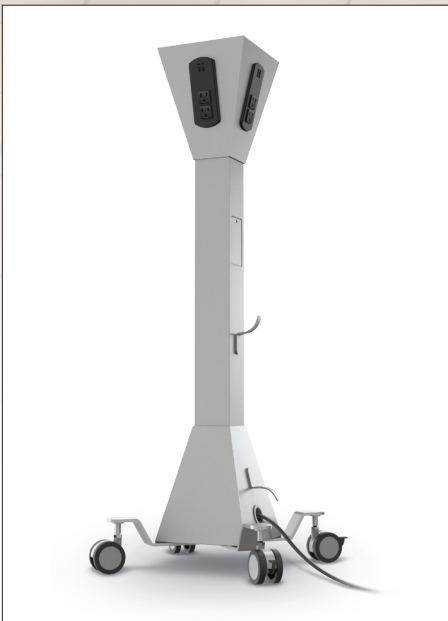

# iTeach<sup>®</sup> Mobile Power Tower

NEW!

in stock

**USB charging and AC power**  
located on each of the four sides

**Integrated cord winder**  
keeps power cable wrapped and out of the way when not in use

**Four dual-wheel casters**  
two locking

## iTeach® Mobile Power Tower

- Get convenient access to power in your multiuser table groups with the versatile and capable iTeach® Mobile Power Tower. Provides instant AC outlet and USB charging access to multiple users in group seating arrangements.
- Ideal for providing power to laptops, Chromebooks, tablets, or smart phones. Power capacity is provided through a single 3-prong plug. Users no longer have to search for or share power outlets.
- The iTeach® Mobile Power Tower includes two AC outlets and two USB outlets on each of four sides, for a total of eight each.
- Easily mobile on four dual-wheel casters (two locking). Durable aluminum frame includes a cord winder for the 15' power cable.

Item	Specification
USB Charge Port	Two ports on each sub unit, total 8 USB charging ports
USB Rating	Total 5 VDC at 2.1A for 8 USB charging ports
Electrical Rating	125Vac 15A 50/60Hz
Certification	UL/cUL
Cord	15 ft. power cord
Switch	Lighted combo switch on main unit