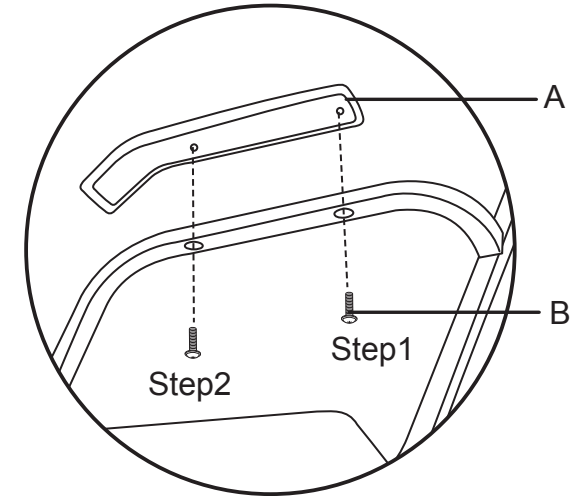

Models 300-XL / 300-XL-VAM "Comfort Class" Stack Chair with Arms

Parts List

A
Arm pads
2 pcs.

B
Screws
4 pcs.

WEIGHT CAPACITY: 500 lbs.

CAUTION:

1. Do not use this chair as a step ladder.
2. Check for loose screws and tighten them every 6 months.