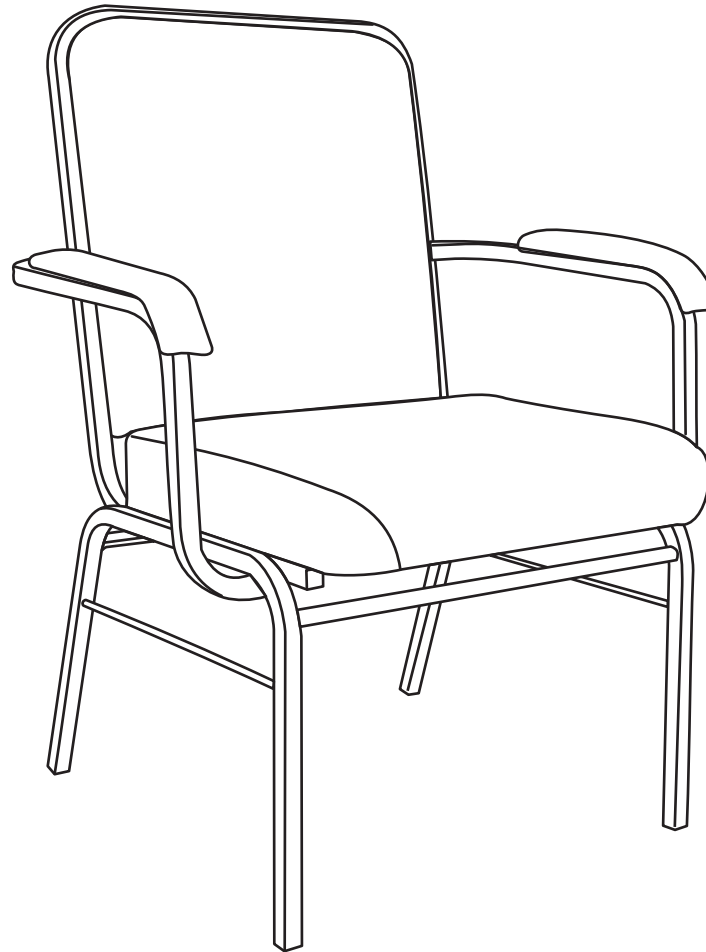

Models 300-XL / 300-XL-VAM "Comfort Class" Stack Chair with Arms

Parts List

A
Arm pads
2 pcs.

B
Screws
4 pcs.

WEIGHT CAPACITY: 500 lbs.

CAUTION:

1. Do not use this chair as a step ladder.
2. Check for loose screws and tighten them every 6 months.