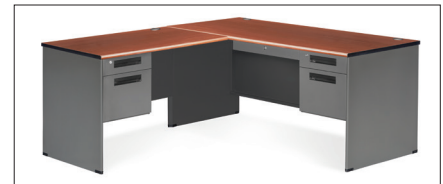

Executive Series Desks

Executive Desk Features

- Center drawer with lock standard (not available on credenza or return)
- Locking ball bearing full suspension pedestals — files letter or legal size papers
- Heavy duty 16 gauge steel
- Scratch-resistant powder-coated painted finish on base
- Double wall panel ends w/leveling glides
- 1¼" thick high-pressure laminate top
- Wire management grommets built-in (not available on credenza)
- Roll formed front edge top

Laminate Top Finishes

Cherry

Gray Nebula

Base

Metal Gray

77366R
L-Shaped Panel End Desk with Right Pedestal Return

77366R & L

L-shaped panel end desk with right or left pedestal return. Single pedestal desk also sold separately.

Desk:
67" W x 29.25" H
x 29.50" D

Return Side:
71.50" W x 29.25" H
x 25.50" D

77366
Single Pedestal Panel End Desk

77366L
L-Shaped Panel End Desk with Left Pedestal Return

77266
Panel End Double Pedestal Credenza

77266

Panel end double pedestal credenza with locking pedestals.
67" W x 29.25" H
x 26.50" D

77348
Panel End Single Pedestal Desk

77348

Panel end single pedestal desk with locking center drawer and pedestal. Pedestal can be placed on either side of desk.