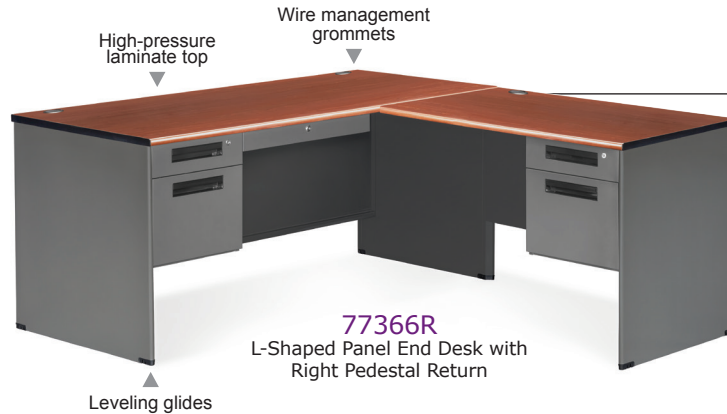

Executive Series Desks

Executive Desk Features

- Center drawer with lock standard (not available on credenza or return)
- Locking ball bearing full suspension pedestals — files letter or legal size papers
- Heavy duty 16 gauge steel
- Scratch-resistant powder-coated painted finish on base
- Double wall panel ends w/leveling glides
- 1¼" thick high-pressure laminate top
- Wire management grommets built-in (not available on credenza)
- Roll formed front edge top

Laminate Top Finishes

Cherry

Gray Nebula

Base

Metal Gray

77366R
L-Shaped Panel End Desk with Right Pedestal Return

77366R & L

L-shaped panel end desk with right or left pedestal return. Single pedestal desk also sold separately.

Desk:
67" W x 29.25" H
x 29.50" D

Return Side:
71.50" W x 29.25" H
x 25.50" D

77366
Single Pedestal Panel End Desk

77366L
L-Shaped Panel End Desk with Left Pedestal Return

77266
Panel End Double Pedestal Credenza

77266

Panel end double pedestal credenza with locking pedestals.
67" W x 29.25" H
x 26.50" D

77348
Panel End Single Pedestal Desk

77348

Panel end single pedestal desk with locking center drawer and pedestal. Pedestal can be placed on either side of desk.