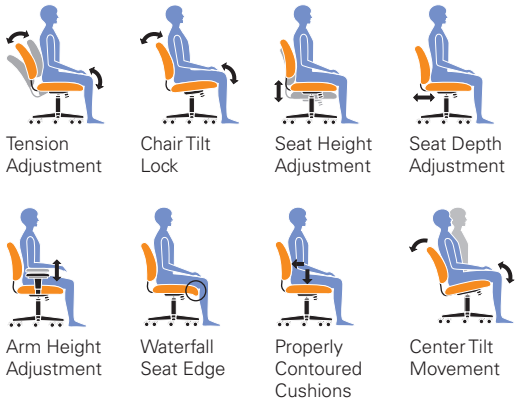

▶ OTG11692

Black mesh back with mock leather surround and perforated Luxhide seat • Pneumatic seat height adjustment • Height adjustable arms • Single position tilt lock with tilt tension adjustment • Seat depth adjustment • Scuff resistant arched molded base with twin wheel carpet casters • Soft casters (OTG10700) are available • Greenguard certified • UPSable

Overall Dimensions: 24.5W x 25D x 38H
 Seat Height: 17 - 21"
 Seat Width: 21"
 Seat Depth: 18 - 19.5"
 Back Width: 18"
 Back Height: 19.5"
 Arm Height: 7.5 - 10"

List price **\$410**

In addition to BL20 Black, this chair (seat and back surround only) can be upholstered in Luxhide shown below at a \$55 list upcharge.