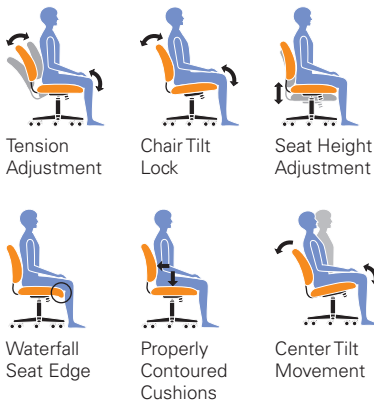

▶ OTG2700

Black luxhide upholstery with mock leather trim • Pneumatic seat height adjustment • Polyurethane "reverse curve" arms • Single position tilt lock with tilt tension adjustment • Scuff resistant arched molded base with twin wheel carpet casters • Soft casters (OTG10700) are available • Greenguard certified • UPSable

Overall Dimensions: 27W x 28D x 42H  
 Seat Height: 16 - 20"  
 Seat Width: 21"  
 Seat Depth: 18"  
 Back Width: 21"  
 Back Height: 25"  
 Arm Height: 8"

List price **\$480** **T**

In addition to BL20 Black, this chair can be upholstered in Luxhide shown below at a \$55 list upcharge.

**BL20** Black - **STOCKED**

**BL22** Parchment

**BL23** Saddle

**BL24** Dark Brown

**BL26** Burgundy

**BL27** Charcoal

**BL28** White

**Offices To Go® - USA**