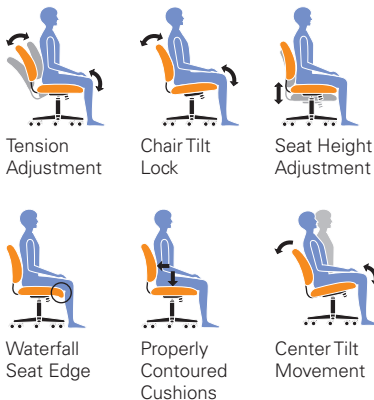

▶ OTG2701

Black luxhide upholstery with mock leather trim • Pneumatic seat height adjustment • Polyurethane "reverse curve" arms • Single position tilt lock with tilt tension adjustment • Scuff resistant arched molded base with twin wheel carpet casters • Soft casters (OTG10700) are available • Greenguard certified • UPSable

Overall Dimensions: 27W x 28D x 39H
 Seat Height: 16 - 20"
 Seat Width: 21"
 Seat Depth: 18"
 Back Width: 21"
 Back Height: 22"
 Arm Height: 8"

List price **\$460** **T**

In addition to BL20 Black, this chair can be upholstered in Luxhide shown below at a \$55 list upcharge.