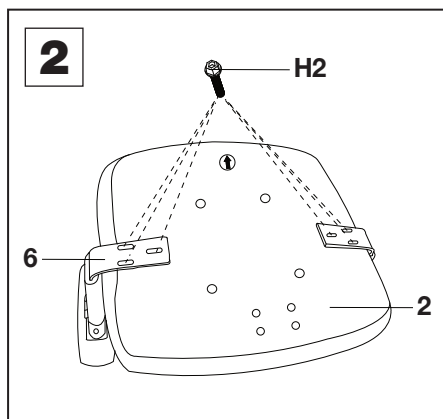

Service à la clientèle
Canada: 888-645-2986

Executive Chair

Model 695504

CONTENTS

Ref.	Qty.	Description	Ref.	Qty.	Description
1	1	Backrest	6	2	Armrests
2	1	Seat Cushion	7	1	Seat Plate
3	1	5 Star Base	8	5	Caster
4	1	Piston	H1	4	1/4" x 7/8"
5	1	Piston Cover	H2	6	1/4" x 11/8"
			H3	4	5/16 x 11/4"
			H4	1	5 mm Hex Key