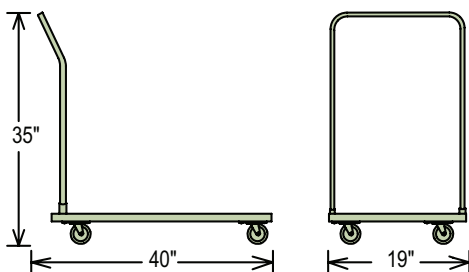

MODEL DY800

SPECS:

- Constructed of 11-gauge steel
- 7/8" round tubular handle and 4" polyolefin casters; 2 swivel
- Stacks up to 36 of the 800 Series
- Optional strap to tie down chairs during transport and storage - **MODEL DY800 STRAP**
- Dark Brown Powder Coated Steel

DIMENSIONS:

OVERALL: 35"H X 40"W X 19"D

National Public Seating