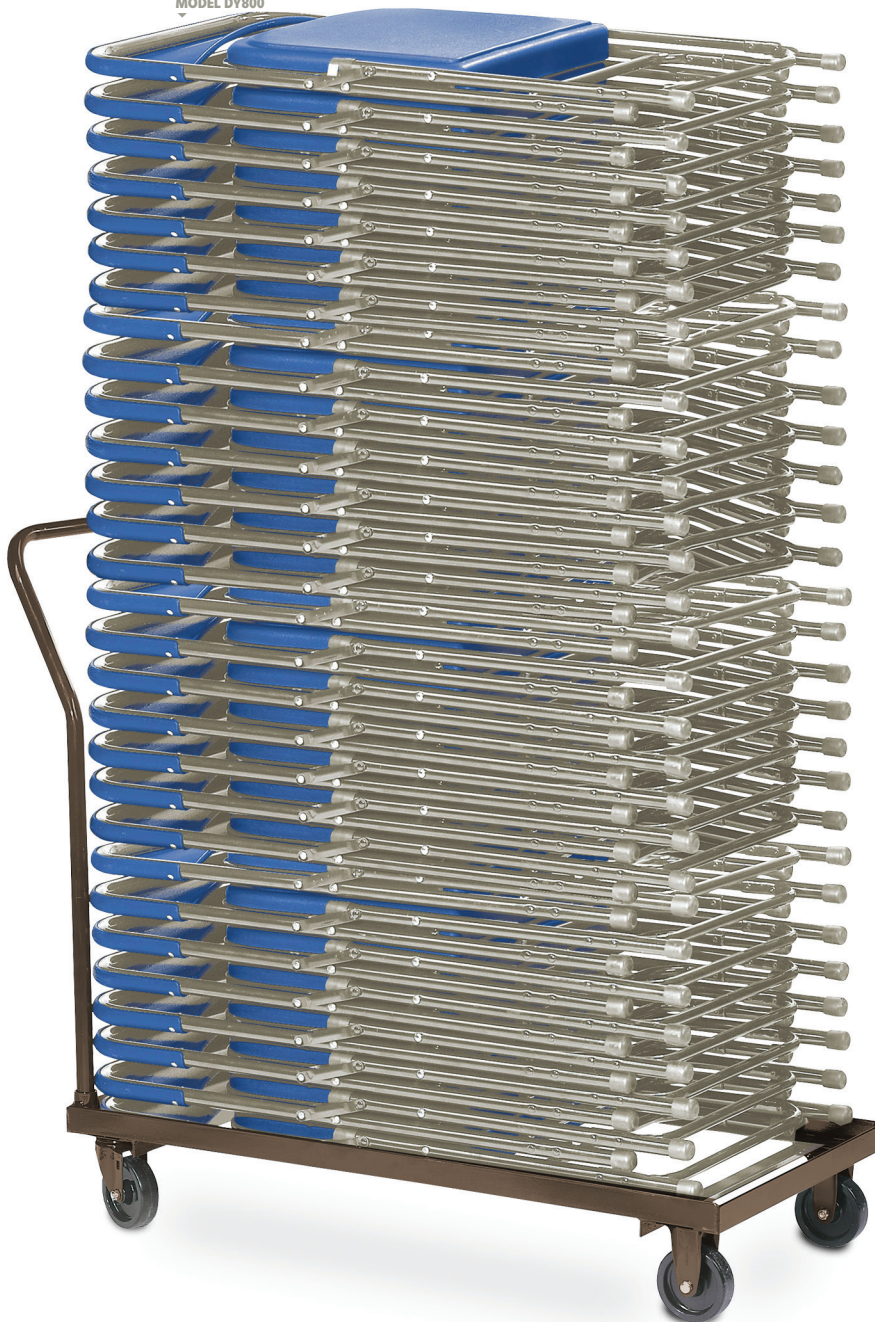

MODEL DY800

SPECS:

- Constructed of 11-gauge steel
- 7/8" round tubular handle and 4" polyolefin casters; 2 swivel
- Stacks up to 36 of the 800 Series
- Optional strap to tie down chairs during transport and storage - **MODEL DY800 STRAP**
- Dark Brown Powder Coated Steel

DIMENSIONS:

OVERALL: 35"H X 40"W X 19"D

National Public Seating