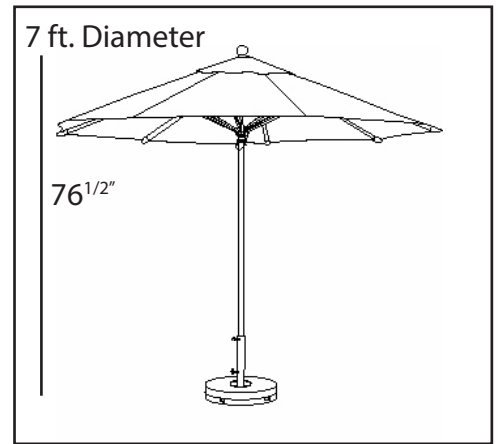

# 7' Round Market Umbrella with 1 1/2" Wooden Pole

## Product Specifications

Product Description	Reference Number	Color	UPC Code 014306	Weight Each (lbs.)	Master Pack	Master Pack Volume (cu. ft)
7 Ft. Round Market Umbrella with 1 1/2" Wooden Pole	98942031	Forest Green	138015	22.00	1	1.32
	98949731	Pacific Blue	138008	22.00	1	1.32
	98942731	Burgundy	137995	22.00	1	1.32
	98948231	Terra Cotta	141084	22.00	1	1.32
	98940331	Khaki	142500	22.00	1	1.32
	98944931	Pesto	909882	22.00	1	1.32
	98944831	Sand	909875	22.00	1	1.32
	98940431	White	142531	22.00	1	1.32
	98943131	Turquoise	912912	22.00	1	1.32
	98948131	Taupe	912868	22.00	1	1.32

## Features & Benefits Warranty: 5 Yrs. on Grade C Fabric/1 Yr. on Poles

- 7 ft. wooden market umbrella with eight ribs and vent. 95% sunscreen.
- Two piece 1 1/2" hard kempas wood pole for structural strength with brass connector for easy transportation and shipping. Can be shipped via UPS.
- All brass hardware to resist corrosion.
- Will fit all Grosfillex pedestal tables.
- A selection of Outdura® solution-dyed acrylic traditional fabric colors - Grade C.
- Fully tested to 1000 hours for fade resistance in laboratory tests to meet ASTM G53-96 performance standards for commercial outdoor furniture fabric. Fabric complies with ACCFA requirements.
- Pulley facilitates easy opening and closing.
- Fade, stain and mildew resistant.
- Umbrella is 8" higher when used with optional bar height bottom pole.

Available Pole Options:  
 Bar Height Wooden Bottom Pole