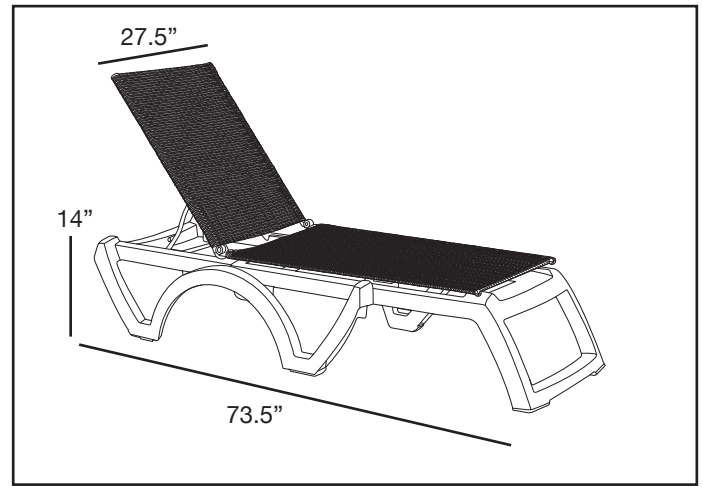

## Product Specifications

Product Description	Reference Number	Color	UPC Code 014306	Weight Each (lbs.)	Master Pack	Master Pack Volume (cu. ft)
Java All-Weather Wicker Chaise	US435037	Espresso	913551	32.24	16	112.63
	US435008	Honey	913568	32.24	16	112.63
	US435181	Mochaccino	914350	32.24	16	112.63
	US645237	Espresso	913551	32.00	2	38.98
	US645208	Honey	913568	32.00	2	38.98
	US524681	Mochaccino	914350	32.00	2	38.98