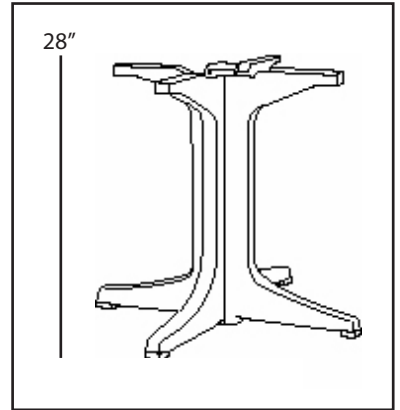

Resin Pedestal Base 2000

Product Specifications

Product Description	Reference Number	Color	UPC Code 014306	Weight Each (lbs.)	Master Pack	Master Pack Volume (cu. ft)
Resin Pedestal Base 2000	US624202	Charcoal	116228	16.00	1	2.89
	US623204	White	700007	16.00	1	2.89
	US624237	Bronze Mist	128122	16.00	1	2.89
	US624208	Teakwood	131528	16.00	1	2.89
	US624278	Amazon Green	708058	16.00	1	2.89
	US624181	Taupe	918358	16.00	1	2.89

Features & Benefits Warranty: 2 Yrs.

- Specifically designed for indoor/outdoor hospitality food service use.
- Heavy duty four-prong resin base for all Grosfillex tables sizes 32", 36", 42" and 48" x 32".
- One adjustable leg leveler balances table on uneven surfaces.
- Made of 100% prime resin, a material impervious to moisture, salt air, chlorine, and most common food stains.
- Base accommodates fits all Grosfillex 1 1/2" umbrella poles - no need for an umbrella base!
- Anti-skid glides for extra stability and resistant to wear.
- Available in six colors to custom design your Grosfillex table with full table top complements.