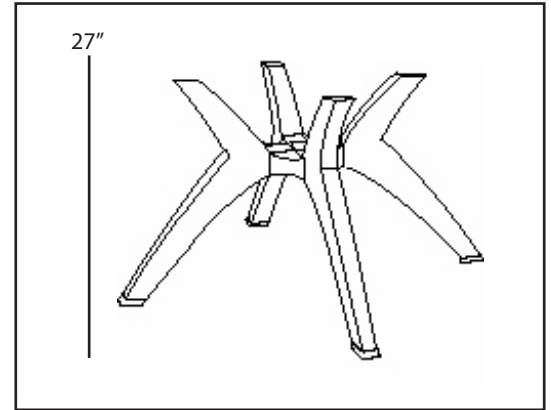

Y-Leg Pedestal Base

Product Specifications

Product Description	Reference Number	Color	UPC Code 014306	Weight Each (lbs.)	Master Pack	Master Pack Volume (cu. ft)
Y-Leg Pedestal Base	US850004	White	117829	13.00	1	2.32
	US850078	Amazon Green	117881	13.00	1	2.32
	US850037	Bronze Mist	128115	13.00	1	2.32
	US850002	Charcoal	118611	13.00	1	2.32

Features & Benefits Warranty: 2 Yrs.

- Elegant tulip base design.
- Specifically made for 42" & 48" round pool side tables in hospitality settings.
- Made of 100% prime resin, a material impervious to moisture, salt air, chlorine and most common stains.
- 40" base span for extra stability.
- Umbrella hole fits all Grosfillex 1 1/2" umbrella poles.
- Specifically designed to allow the use of Grosfillex 35 lb. table umbrella base with optional 35 lb. base ring, or the resin umbrella base with filling cap.
- Plastic brackets and hardware pack for assembly with molded melamine table tops.
- Complete tables can be custom designed by mixing this base in any of the available table top colors.
- Easy to assemble.