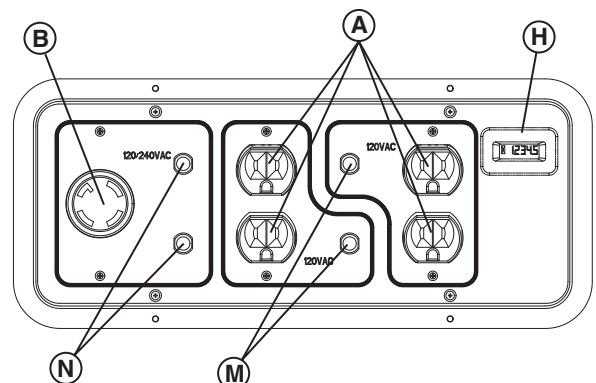

customer connections

Outlets

A	(4) 5-20R 120V
B	L14-30R Twist-Lock 120/240V

Circuit Breakers

M	(2) 20A
N	(2) 30A

Other Features

H	Hour Meter with Maintenance Reset
----------	-----------------------------------

GP6500

specifications

Product Series	GP6500
Model	5690-0
Configuration/Emissions	CSA
A/C Rated Output Watts:	6500
A/C Maximum Output Watts:	8000
A/C Voltage	120/240VAC
A/C Frequency	60 Hz
Rated 120/240 VAC Amperage	27.1
Max 120/240 VAC Amperage	33.3
Engine Displacement	389cc
Engine Type	OHV
Engine RPM	3600
Recommended Oil	5W30
Lubrication Method	Splash Sump
Choke Type	Manual Lever
Fuel Shut Off	Manual Lever
Idle Control	Full Speed
Starting Method	Manual
Battery	n/a
Battery Size	n/a
Low Oil Shutdown Method	Low Level

Start Switch Type	3-Position
Switch Location	On Engine
Single-Point Lifting Eye	N/A
Fuel Gauge	Built-In
Fuel Tank Capacity (Gal)	6.6
Fuel Tank Capacity (Liters)	24.98
Run Time at 50% (Hours)	9
Cord Set	No
Handle Style	Folding Interlocked
Wheel type	9.5" Solid Wheels
Maintenance Kit	Sold Separately
Warranty - Residential	2 Year
Warranty - Commercial	1 Year