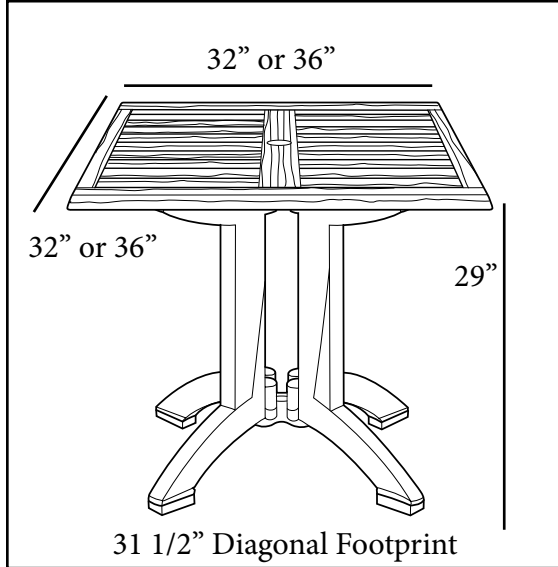

Grosfillex

COMMERCIAL RESIN FURNITURE

Your best value for Food Service & Hospitality!

Winston 32" and 36" Square Molded Melamine Tables with umbrella hole - Table sold complete

Features & Benefits

Warranty: 2 Yrs.

- Fine outdoor dining table in a rich teak decor.
- Hard, smooth molded melamine treated seamless construction made to resist staining, burning, scratching, and fading.
- No gaps, no cracks, no traps, no graying with age.....no worries!
- Will retain its original color and beauty without graying - no oiling, sanding, or refinishing to be done.
- Large 4-prong pedestal base for stability, made of Rexform® Teakwood synthetic resin, a composite impervious to salt air, chlorine, and most common stains.
- Umbrella hole with cap to fit any Grosfillex® umbrella with a 1 1/2" pole.
- Easy to clean with soap and water, or a mild detergent.
- Table base will accommodate Grosfillex® resin umbrella base with filling cap.

Product Specifications

Product Description	Reference Number	Color	UPC Code 014306	Weight Each (lbs.)	Master Pack	Master Pack Volume (cu. ft.)
Winston 32" Square Pedestal Table	US240208	Teak Decor	132785	37.50	1	5.26
Winston 36" Square Pedestal Table	US420408	Teak Decor	913629	46.30	1	6.74