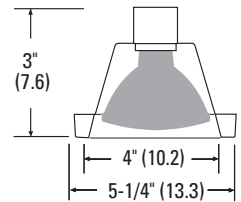

### Specifications

Height: 3 (7.6)

Lamp Opening: 4 (10.2)

Diameter: 5-1/4 (13.3)

All dimensions are inches (centimeters).

**ORDERING INFORMATION** Lead times will vary depending on options selected. Consult with your sales representative.  
Example: 3H20