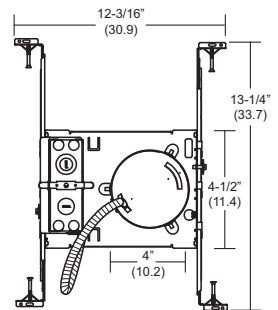

ELECTRICAL SYSTEM

Durable medium-base porcelain socket with nickel plated copper alloy screw shell and contact.
Socket clips to top of housing to prevent paint overspray in socket screw shell.
Socket attaches to reflector to ensure proper and consistent lamp position.
Thermal protection provided against improper lamp usage.
120 volt only.

INSTALLATION

Air-tight housing suitable for air-tight installations. Refer to energy codes for proper installations.
2x8 and 2x6 wood joist or T-bar installation.
Expandable bar hangers allow for off-center mounting in wood joist or T-bar ceilings. Length of 25-1/2" maximum 13-1/4" minimum or cut to fit 5-1/2" on center joist construction.
Vertical adjustment of housing allows for flush mounting with ceiling face.
Suitable for ceilings up to 1-1/2" thick.

LISTING

U.L. Listed to US and Canadian safety standards (see Options).
Damp location listed.
See trim selection for wet location listed.

4" Housing

L3

INCANDESCENT
IC/Non-IC
New Construction

Specifications

Height: 5-1/4 (13.3)
Length: 13-1/4 (33.7)
Width: 12-3/16 (30.9)
Ceiling Opening: 4 (10.2)

All dimensions are inches (centimeters).

ORDERING INFORMATION

For shortest lead times, configure product using **standard options (shown in bold)**.

Example: L3 R6

L3		
Series	Options	Packaging
L3	(Shipped installed in fixture) PHC Poke-home wire connectors	R6 Resale pack of six U Unit(non-stock)

NOTE:
See trim summary on reverse side for maximum wattages.

Accessories:
Order as separate catalog number.
ATK3R6 Airtight trim kit