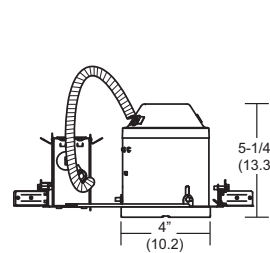

ELECTRICAL SYSTEM

Durable medium-base porcelain socket with nickel plated copper alloy screw shell and contact.
Socket clips to top of housing to prevent paint overspray in socket screw shell.
Socket attaches to reflector to ensure proper and consistent lamp position.
Thermal protection provided against improper lamp usage.
120 volt only.

INSTALLATION

Air-tight housing suitable for air-tight installations. Refer to energy codes for proper installations.
2x8 and 2x6 wood joist or T-bar installation.
Expandable bar hangers allow for off-center mounting in wood joist or T-bar ceilings. Length of 25-1/2" maximum 13-1/4" minimum or cut to fit 5-1/2" on center joist construction.
Vertical adjustment of housing allows for flush mounting with ceiling face.
Suitable for ceilings up to 1-1/2" thick.

LISTING

U.L. Listed to US and Canadian safety standards (see Options).
Damp location listed.
See trim selection for wet location listed.

4" Housing

L3

INCANDESCENT
IC/Non-IC
New Construction

Specifications

Height: 5-1/4 (13.3)
Length: 13-1/4 (33.7)
Width: 12-3/16 (30.9)
Ceiling Opening: 4 (10.2)

All dimensions are inches (centimeters).

ORDERING INFORMATION

For shortest lead times, configure product using **standard options (shown in bold)**.

Example: L3 R6

L3		
Series	Options	Packaging
L3	(Shipped installed in fixture) PHC Poke-home wire connectors	R6 Resale pack of six U Unit(non-stock)

NOTE:
See trim summary on reverse side for maximum wattages.

Accessories:
Order as separate catalog number.
ATK3R6 Airtight trim kit