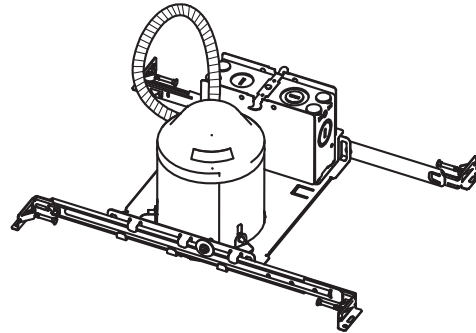

ELECTRICAL SYSTEM

Durable medium-base porcelain socket with nickel plated copper alloy screw shell and contact.
Socket clips to top of housing to prevent paint overspray in socket screw shell.
Socket attaches to reflector to ensure proper and consistent lamp position.
Thermal protection provided against improper lamp usage.
120 volt only.

INSTALLATION

Air-tight housing suitable for air-tight installations. Refer to energy codes for proper installations.
2x8 and 2x6 wood joist or T-bar installation.
Expandable bar hangers allow for off-center mounting in wood joist or T-bar ceilings. Length of 25-1/2" maximum 13-1/4" minimum or cut to fit 5-1/2" on center joist construction.
Vertical adjustment of housing allows for flush mounting with ceiling face.
Suitable for ceilings up to 1-1/2" thick.

LISTING

U.L. Listed to US and Canadian safety standards (see Options).
Damp location listed.
See trim selection for wet location listed.

4" Housing

L3

INCANDESCENT
IC/Non-IC
New Construction

Specifications

Height: 5-1/4 (13.3)
Length: 13-1/4 (33.7)
Width: 12-3/16 (30.9)
Ceiling Opening: 4 (10.2)

All dimensions are inches (centimeters).

ORDERING INFORMATION

For shortest lead times, configure product using **standard options (shown in bold)**.

Example: L3 R6

L3		
Series	Options	Packaging
L3	(Shipped installed in fixture) PHC Poke-home wire connectors	R6 Resale pack of six U Unit(non-stock)

NOTE:
See trim summary on reverse side for maximum wattages.

Accessories:
Order as separate catalog number.
ATK3R6 Airtight trim kit