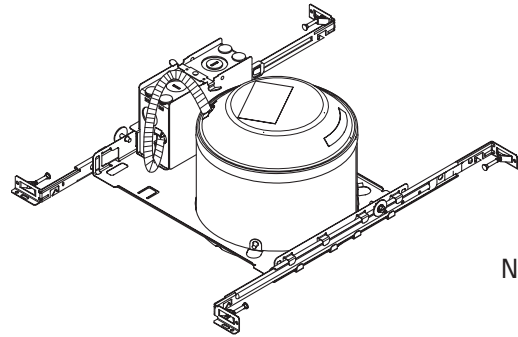

INSTALLATION

Air-tight housing suitable for air-tight installations. Refer to energy codes for proper installations.
 2 x 6 wood joist or T-bar installation.
 Expandable bar hangers allow for off center mounting in wood joist or T-bar ceilings.
 Length of 25-1/4" maximum 13-1/4" minimum or cut to fit 9" on center joist construction.
 Vertical adjustment of housing allows for flush mounting with ceiling face.
 Suitable to ceilings up to 1-1/2" thick.

LISTING

U.L. Listed to U.S. and Canadian safety standards.
 Damp location listing. (See trim selection for wet location listing).

Catalog Number	
Notes	Type

6" Shallow Housing

L7XP

INCANDESCENT
 Shallow IC
 New Construction

Specifications

Height: 4-7/8 (12.4)
 Length: 15 (38.1)
 Width: 13-1/4 (33.7)
 Ceiling opening: 6-7/8 (17.5)
 All dimensions are inches (centimeters) unless otherwise specified.

ORDERING INFORMATION

For shortest lead times, configure product using **standard options (shown in bold)**.
 Example: L7XP R6