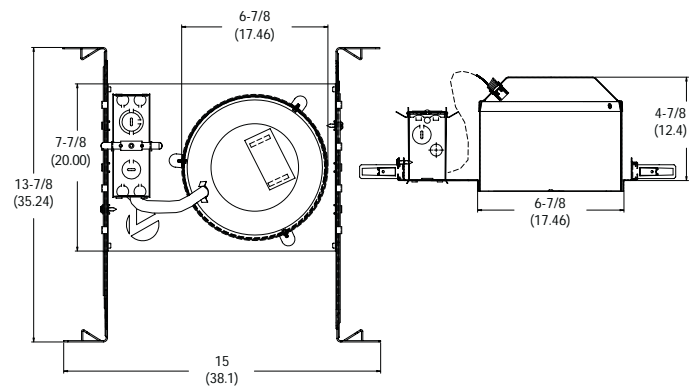

INSTALLATION

Air-tight housing suitable for air-tight installations. Refer to energy codes for proper installations.
 2 x 6 wood joist or T-bar installation.
 Expandable bar hangers allow for off center mounting in wood joist or T-bar ceilings.
 Length of 25-1/4" maximum 13-1/4" minimum or cut to fit 9" on center joist construction.
 Vertical adjustment of housing allows for flush mounting with ceiling face.
 Suitable to ceilings up to 1-1/2" thick.

LISTING

U.L. Listed to U.S. and Canadian safety standards.
 Damp location listing. (See trim selection for wet location listing).

Catalog Number	
Notes	Type

6" Shallow Housing

L7XP

INCANDESCENT
 Shallow IC
 New Construction

Specifications

Height: 4-7/8 (12.4)
 Length: 15 (38.1)
 Width: 13-1/4 (33.7)
 Ceiling opening: 6-7/8 (17.5)
 All dimensions are inches (centimeters) unless otherwise specified.

ORDERING INFORMATION

For shortest lead times, configure product using **standard options (shown in bold)**.
 Example: L7XP R6