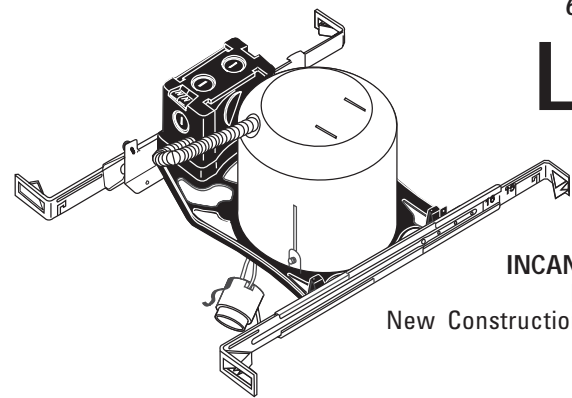

CONSTRUCTION

Air-tight standard. Tested to meet current energy codes. Aluminum housing with engineering-grade thermoplastic frame. Galvanized bar hangers span up to 24" o.c. and feature built-in nailer and T-bar clips.

Expandable bar hangers allow for off-center mounting in wood joist or T-bar ceilings.

Length of 25-1/4" maximum 13-1/4" minimum or cut to fit 9" on center joist construction.

Vertical adjustment of housing allows for flush mounting with ceiling face.

Suitable for ceiling up to 1-1/2" thick.

LISTING

UL listed to US and Canadian safety standards. Damp location listed.

See trim selection for wet location listing.

Catalog Number	
Notes	Type

6" Housing

LCP

INCANDESCENT
IC Shallow
New Construction/Remodel

Specifications

Height: 5-7/8 (14.9)
Length: 13 (33.0)
Width: 9 (22.9)
Ceiling cutout: 7 (17.8)

All dimensions are inches (centimeters).

ORDERING INFORMATION

All configurations of this product are considered "standard" and have short lead times.