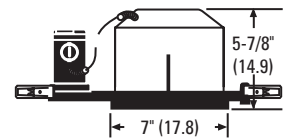

Expandable bar hangers allow for off-center mounting in wood joist or T-bar ceilings.

Length of 25-1/4" maximum 13-1/4" minimum or cut to fit 9" on center joist construction.

Vertical adjustment of housing allows for flush mounting with ceiling face.

Suitable for ceiling up to 1-1/2" thick.

LISTING

UL listed to US and Canadian safety standards. Damp location listed.

See trim selection for wet location listing.

Catalog Number	
Notes	Type

6" Housing

LCP

INCANDESCENT
IC Shallow
New Construction/Remodel

Specifications

Height: 5-7/8 (14.9)
Length: 13 (33.0)
Width: 9 (22.9)
Ceiling cutout: 7 (17.8)

All dimensions are inches (centimeters).

ORDERING INFORMATION

All configurations of this product are considered "standard" and have short lead times.