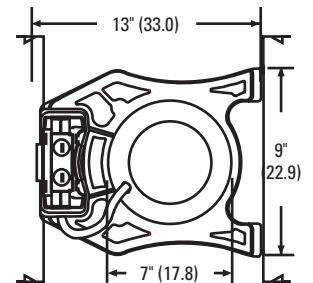

CONSTRUCTION

Air-tight standard. Tested to meet current energy codes. Aluminum housing with engineering-grade thermoplastic frame. Galvanized bar hangers span up to 24" o.c. and feature built-in nailer and T-bar clips.

Expandable bar hangers allow for off-center mounting in wood joist or T-bar ceilings.

Length of 25-1/4" maximum 13-1/4" minimum or cut to fit 9" on center joist construction.

Vertical adjustment of housing allows for flush mounting with ceiling face.

Suitable for ceiling up to 1-1/2" thick.

LISTING

UL listed to US and Canadian safety standards. Damp location listed.

See trim selection for wet location listing.

Catalog Number	
Notes	Type

6" Housing

LCP

INCANDESCENT
IC Shallow
New Construction/Remodel

Specifications

Height: 5-7/8 (14.9)
Length: 13 (33.0)
Width: 9 (22.9)
Ceiling cutout: 7 (17.8)

All dimensions are inches (centimeters).

ORDERING INFORMATION

All configurations of this product are considered "standard" and have short lead times.