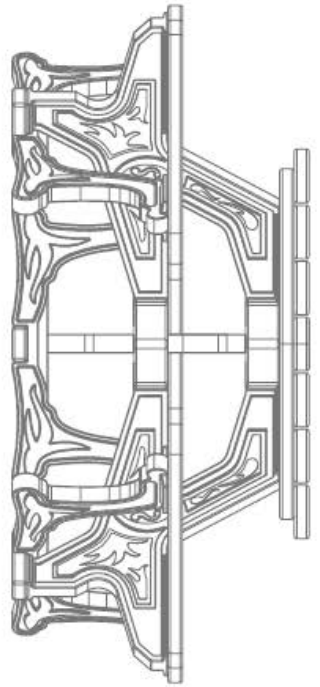

See back of page for exact measurements and Available Color Options

www.pollyproducts.com

Proudly made
in the USA

Eco-Friendly Products

100% Recycled
Product

15-yr Warranty

Polly Products
12 N. Charlotte St
Mulliken, MI 48861

1-877-609-2243

ASM-PZT-01

Seat/Table Color Options