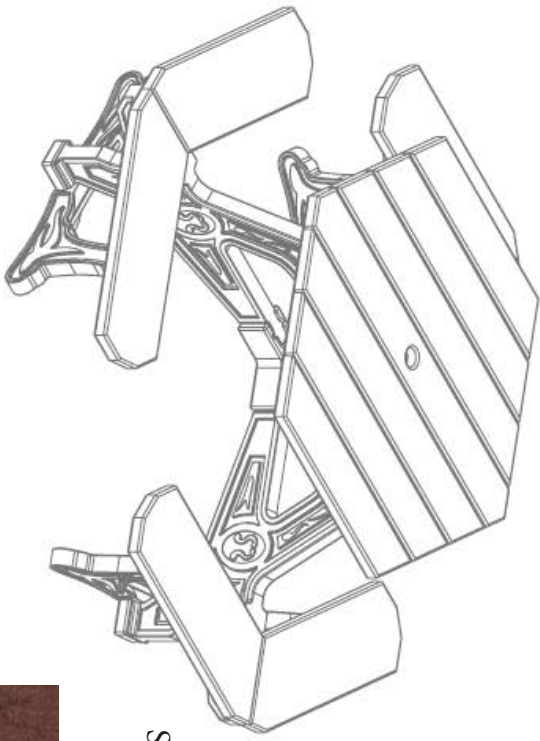

ASM-PZT-01

Seat/Table Color Options