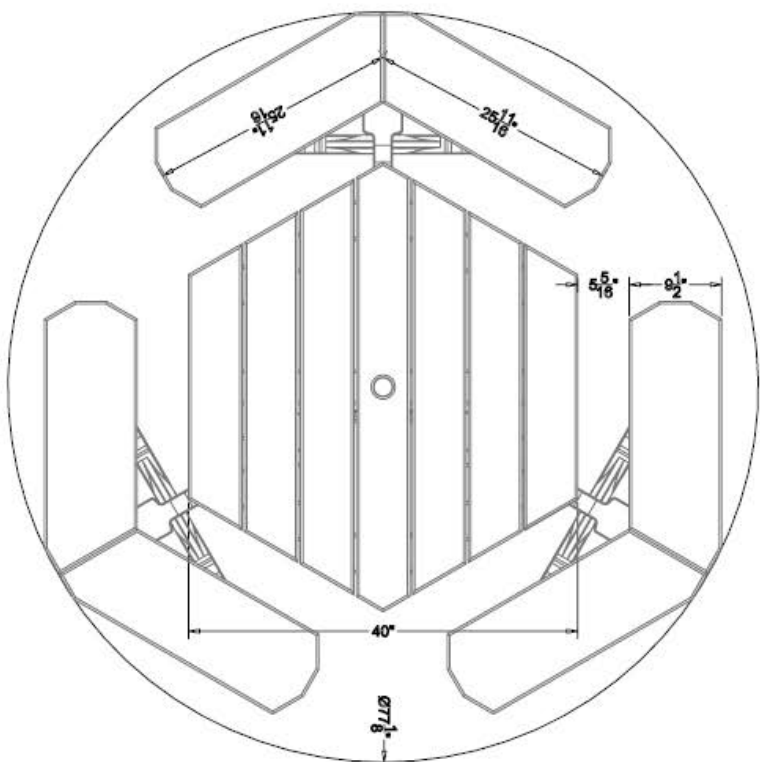

ASM-PZT-01

Seat/Table Color Options