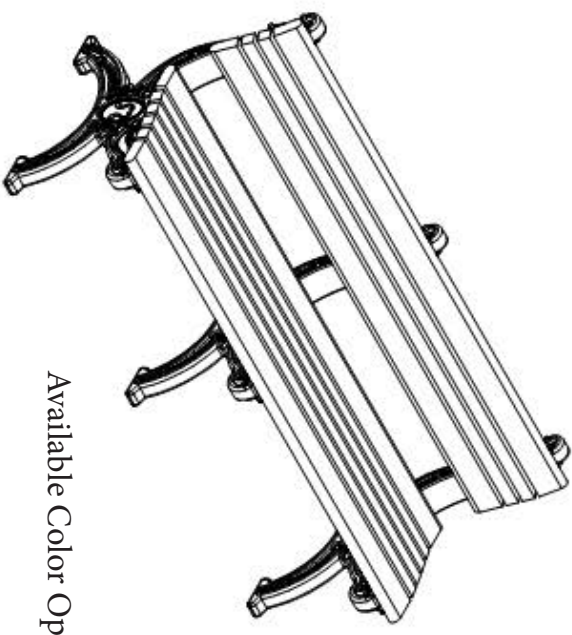

ASM-CB6B-01

Frame comes in Black Only

Available Color Options