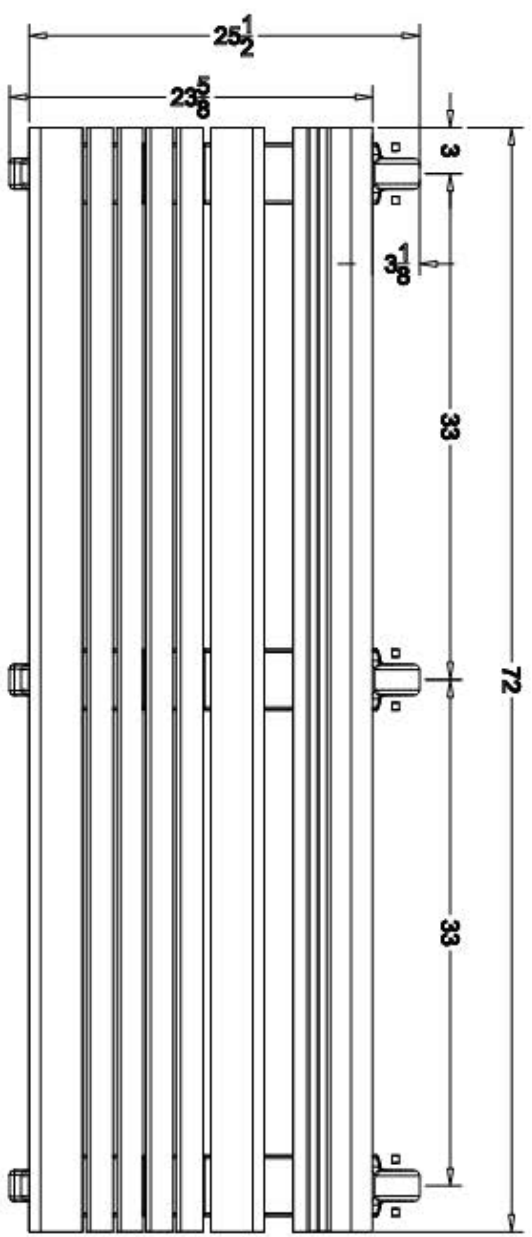

ASM-CB6B-01

Frame comes in Black Only

Available Color Options