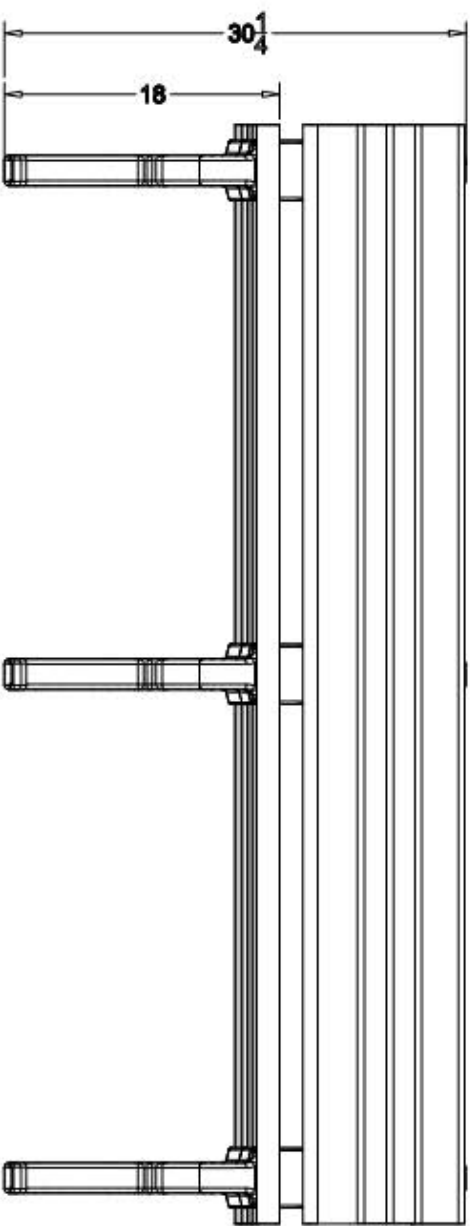

ASM-CB6B-01

Frame comes in Black Only

Available Color Options