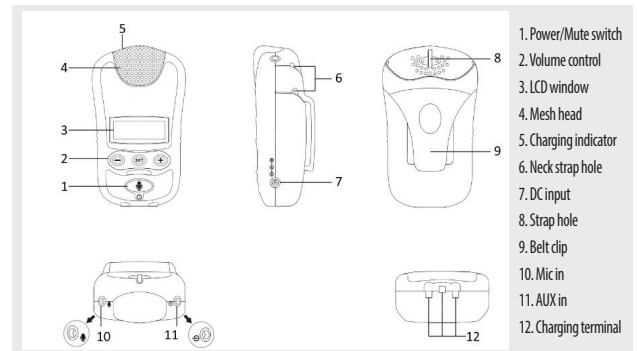

## Pendant/Bodypack specs:

1. Power/Mute switch
2. Volume control
3. LCD window
4. Mesh head
5. Charging indicator
6. Neck strap hole
7. DC input
8. Strap hole
9. Belt clip
10. Mic in
11. AUX in
12. Charging terminal