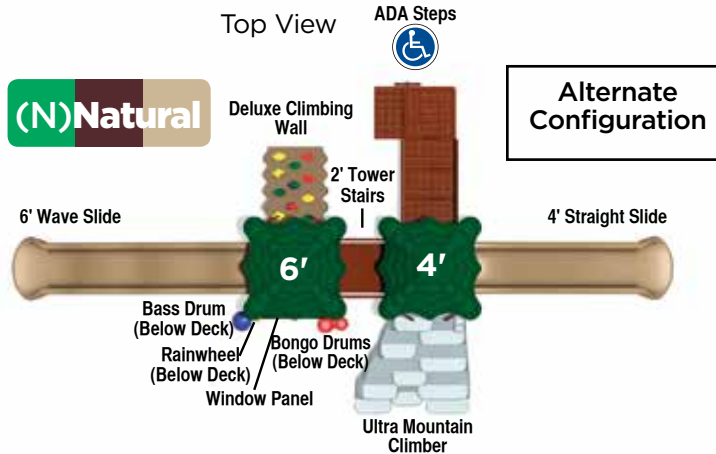

(N) Natural

Optional
Space Saver
Configuration

(P) Playful

Back View

Alternate
Configuration

big horn

UPLAY-008-N

Age: 5-12

Activities: 7

Kid Capacity: 15-20

Use Zone: 25'4" x 38'11"

Fall Height: 6'0"

Specify color option

MOUNTING KITS (Required)

Play Structure

	Ground Spike	Anchor Bolt	Inground Kit
UPLAY-008-N Bighorn (natural)	Included	33-12-0054	33-12-0096
UPLAY-008-P Bighorn (playful)	Included	33-12-0054	33-12-0096

Top View

ADA Steps

(N) Natural

Alternate
Configuration

WARNING

Installation over a hard surface such as concrete, asphalt, or packed earth may result in serious injury from falls.