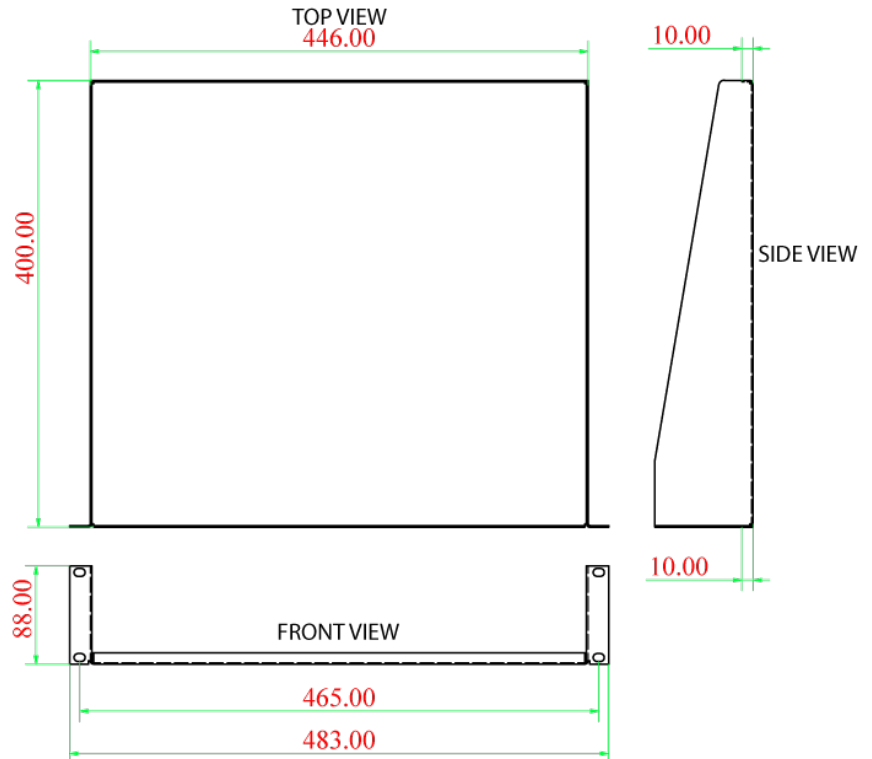

2U 19" SINGLE-SIDED NON-VENTED SHELF

SKU: 047-WSS-2400

Steel Thickness (mm)	1.5
Height (in)	3.50
Width (in)	19
Depth(in)	15.70
Weight (lb)	6
Color	Black
Capacity(lb)	50

DESCRIPTION

2U 19" Single-Sided, Non-Vented Shelf Black

FEATURES

- Fits most standard 19" Racks and Wall Mounts
- Made from 1.5mm EG Steel
- Comes with 4 sets of M6 Washers/Screws/ Cage Nuts
- Loading Capacity 50lbs
- Suitable for network electronics/components