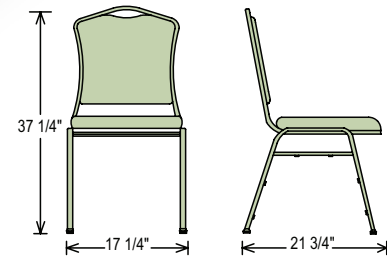

DIMENSIONS:

OVERALL: 36" H X 17" W X 23" D
SEAT: 19" H X 16" W X 15" D

CAL-117 RATED