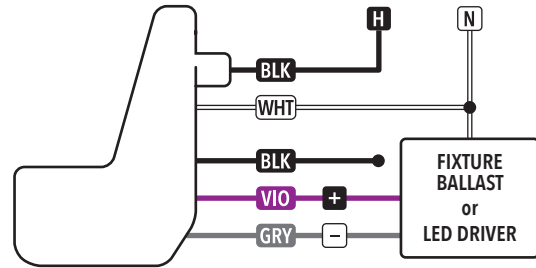

LSXR

Interchangeable Lens
Occupancy Sensors
Wiring Diagrams

Line Voltage Interchangeable Lens Fixture Mount, Switching and Dimming

Line Voltage Interchangeable Lens Fixture Mount: 2-Pole

Line Voltage Interchangeable Lens Fixture Mount: 2P w/ Single Zone On/Off Photocontrol

Line Voltage Interchangeable Lens Fixture Mount: 2-Pole

Interchangeable Lens Occupancy Sensors Wiring Diagrams

Line Voltage Interchangeable Lens Fixture Mount: 2-Phase

Line Voltage Interchangeable Lens Fixture Mount (HVOLT)

Line Voltage Interchangeable Lens Fixture Mount: 2-Pole (HVOLT)

Line Voltage Interchangeable Lens Fixture Mount: 2P w/ Single Zone On/Off Photocontrol (HVOLT)

Line Voltage Interchangeable Lens Fixture Mount: 2-Phase (HVOLT)