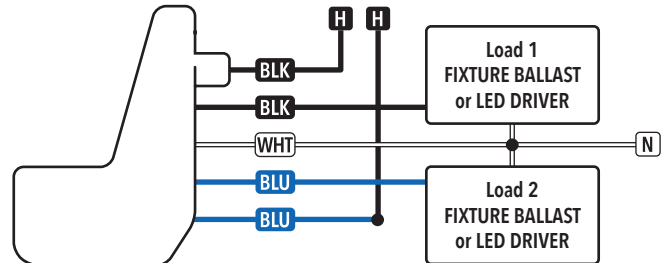

LSXR

Interchangeable Lens
Occupancy Sensors
Wiring Diagrams

Line Voltage Interchangeable Lens Fixture Mount, Switching and Dimming

Line Voltage Interchangeable Lens Fixture Mount: 2-Pole

Line Voltage Interchangeable Lens Fixture Mount: 2P w/ Single Zone On/Off Photocontrol

Line Voltage Interchangeable Lens Fixture Mount: 2-Pole

Interchangeable Lens Occupancy Sensors Wiring Diagrams

Line Voltage Interchangeable Lens Fixture Mount: 2-Phase

Line Voltage Interchangeable Lens Fixture Mount (HVOLT)

Line Voltage Interchangeable Lens Fixture Mount: 2-Pole (HVOLT)

Line Voltage Interchangeable Lens Fixture Mount: 2P w/ Single Zone On/Off Photocontrol (HVOLT)

Line Voltage Interchangeable Lens Fixture Mount: 2-Phase (HVOLT)