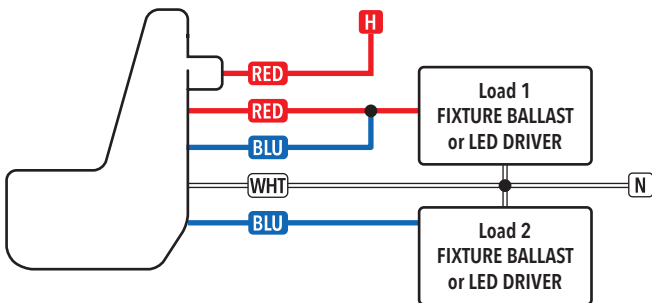

LSXR

Interchangeable Lens
Occupancy Sensors
Wiring Diagrams

Line Voltage Interchangeable Lens Fixture Mount, Switching and Dimming

Line Voltage Interchangeable Lens Fixture Mount: 2-Pole

Line Voltage Interchangeable Lens Fixture Mount: 2P w/ Single Zone On/Off Photocontrol

Line Voltage Interchangeable Lens Fixture Mount: 2-Pole

Interchangeable Lens Occupancy Sensors Wiring Diagrams

Line Voltage Interchangeable Lens Fixture Mount: 2-Phase

Line Voltage Interchangeable Lens Fixture Mount (HVOLT)

Line Voltage Interchangeable Lens Fixture Mount: 2-Pole (HVOLT)

Line Voltage Interchangeable Lens Fixture Mount: 2P w/ Single Zone On/Off Photocontrol (HVOLT)

Line Voltage Interchangeable Lens Fixture Mount: 2-Phase (HVOLT)