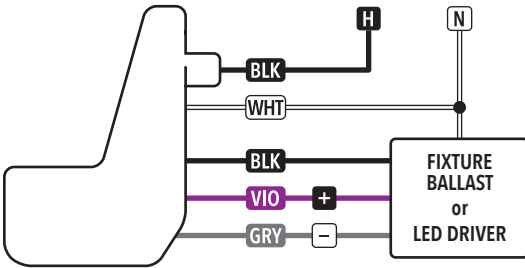

LSXR

Interchangeable Lens
Occupancy Sensors
Wiring Diagrams

Line Voltage Interchangeable Lens Fixture Mount, Switching and Dimming

Line Voltage Interchangeable Lens Fixture Mount: 2-Pole

Line Voltage Interchangeable Lens Fixture Mount: 2P w/ Single Zone On/Off Photocontrol

Line Voltage Interchangeable Lens Fixture Mount: 2-Pole

Interchangeable Lens Occupancy Sensors Wiring Diagrams

Line Voltage Interchangeable Lens Fixture Mount: 2-Phase

Line Voltage Interchangeable Lens Fixture Mount (HVOLT)

Line Voltage Interchangeable Lens Fixture Mount: 2-Pole (HVOLT)

Line Voltage Interchangeable Lens Fixture Mount: 2P w/ Single Zone On/Off Photocontrol (HVOLT)

Line Voltage Interchangeable Lens Fixture Mount: 2-Phase (HVOLT)