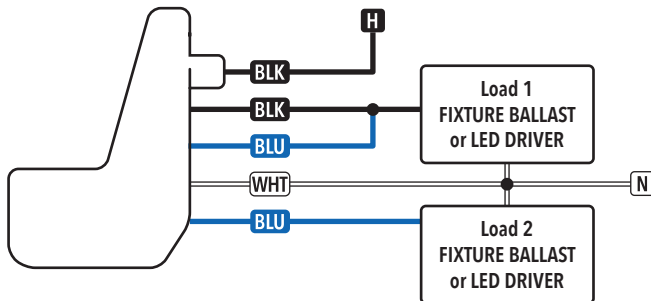

LSXR

Interchangeable Lens
Occupancy Sensors
Wiring Diagrams

Line Voltage Interchangeable Lens Fixture Mount, Switching and Dimming

Line Voltage Interchangeable Lens Fixture Mount: 2-Pole

Line Voltage Interchangeable Lens Fixture Mount: 2P w/ Single Zone On/Off Photocontrol

Line Voltage Interchangeable Lens Fixture Mount: 2-Pole

Interchangeable Lens Occupancy Sensors Wiring Diagrams

Line Voltage Interchangeable Lens Fixture Mount: 2-Phase

Line Voltage Interchangeable Lens Fixture Mount (HVOLT)

Line Voltage Interchangeable Lens Fixture Mount: 2-Pole (HVOLT)

Line Voltage Interchangeable Lens Fixture Mount: 2P w/ Single Zone On/Off Photocontrol (HVOLT)

Line Voltage Interchangeable Lens Fixture Mount: 2-Phase (HVOLT)