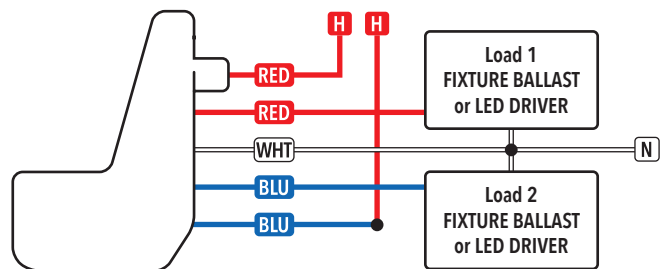

LSXR

Interchangeable Lens
Occupancy Sensors
Wiring Diagrams

Line Voltage Interchangeable Lens Fixture Mount, Switching and Dimming

Line Voltage Interchangeable Lens Fixture Mount: 2-Pole

Line Voltage Interchangeable Lens Fixture Mount: 2P w/ Single Zone On/Off Photocontrol

Line Voltage Interchangeable Lens Fixture Mount: 2-Pole

Interchangeable Lens Occupancy Sensors Wiring Diagrams

Line Voltage Interchangeable Lens Fixture Mount: 2-Phase

Line Voltage Interchangeable Lens Fixture Mount (HVOLT)

Line Voltage Interchangeable Lens Fixture Mount: 2-Pole (HVOLT)

Line Voltage Interchangeable Lens Fixture Mount: 2P w/ Single Zone On/Off Photocontrol (HVOLT)

Line Voltage Interchangeable Lens Fixture Mount: 2-Phase (HVOLT)