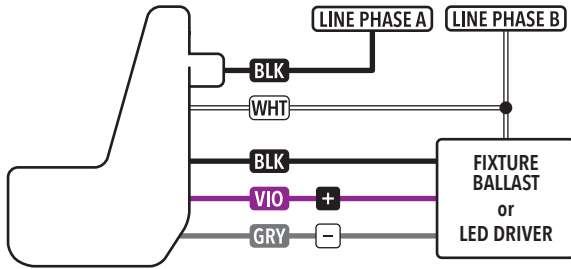

LSXR

Interchangeable Lens
Occupancy Sensors
Wiring Diagrams

Line Voltage Interchangeable Lens Fixture Mount, Switching and Dimming

Line Voltage Interchangeable Lens Fixture Mount: 2-Pole

Line Voltage Interchangeable Lens Fixture Mount: 2P w/ Single Zone On/Off Photocontrol

Line Voltage Interchangeable Lens Fixture Mount: 2-Pole

Interchangeable Lens Occupancy Sensors Wiring Diagrams

Line Voltage Interchangeable Lens Fixture Mount: 2-Phase

Line Voltage Interchangeable Lens Fixture Mount (HVOLT)

Line Voltage Interchangeable Lens Fixture Mount: 2-Pole (HVOLT)

Line Voltage Interchangeable Lens Fixture Mount: 2P w/ Single Zone On/Off Photocontrol (HVOLT)

Line Voltage Interchangeable Lens Fixture Mount: 2-Phase (HVOLT)