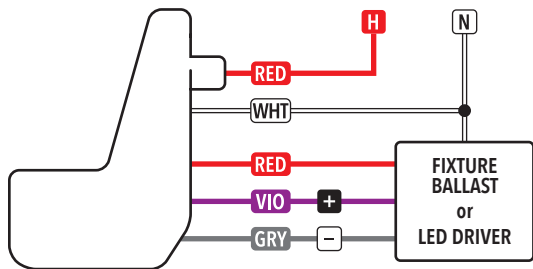

LSXR

Interchangeable Lens
Occupancy Sensors
Wiring Diagrams

Line Voltage Interchangeable Lens Fixture Mount, Switching and Dimming

Line Voltage Interchangeable Lens Fixture Mount: 2-Pole

Line Voltage Interchangeable Lens Fixture Mount: 2P w/ Single Zone On/Off Photocontrol

Line Voltage Interchangeable Lens Fixture Mount: 2-Pole

Interchangeable Lens Occupancy Sensors Wiring Diagrams

Line Voltage Interchangeable Lens Fixture Mount: 2-Phase

Line Voltage Interchangeable Lens Fixture Mount (HVOLT)

Line Voltage Interchangeable Lens Fixture Mount: 2-Pole (HVOLT)

Line Voltage Interchangeable Lens Fixture Mount: 2P w/ Single Zone On/Off Photocontrol (HVOLT)

Line Voltage Interchangeable Lens Fixture Mount: 2-Phase (HVOLT)