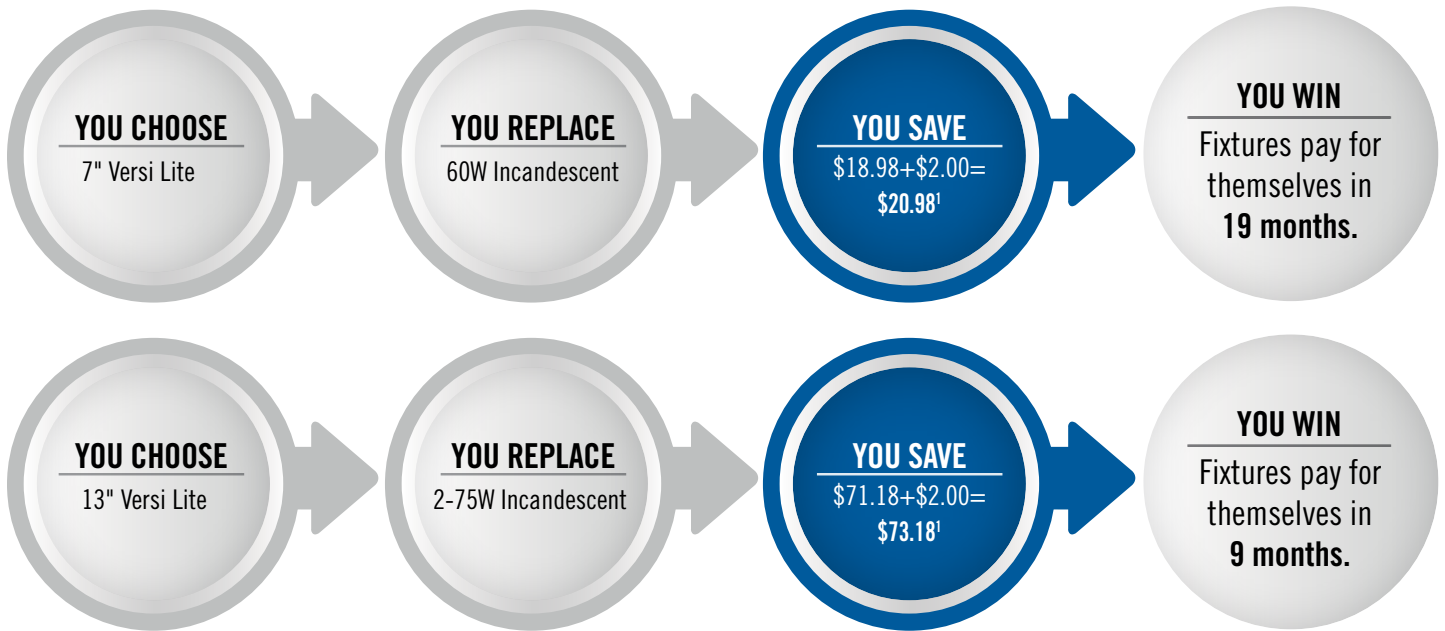

LED **Versi** Lite™

Flush Mounts **Redefined**

Our most versatile LED Flush Mount for any space.

Available in a variety of sizes and finishes, the LED Versi Lite offers an energy-efficient lighting solution for an array of residential and light commercial spaces, both indoor and outdoor.

- Hallways
- Corridors
- Porches
- Closets
- Pantries
- Utility Rooms
- Small Rooms
- Bathrooms
- Showers
- Stairways
- Work Areas
- *And much more!*

Lithonia Lighting has updated their most advanced LED flush mount to date — the **LED Versi Lite™**. **Designed for simplicity, the fixture includes the sophisticated microDRIVE™ Technology which eliminates the need for an LED driver.** The LED Versi Lite delivers **increased efficacy** and reliability all while **reducing Total Harmonic Distortion (THD)** and maximizing power factor. **Our most versatile LED Flush Mount for any space.**

Able to mount to ceiling or wall

- Comparable light output to a 60W (7") or 2-75W (13") incandescent with an **84% reduction in power consumption**
- 50,000 hour L70 Rated Life
- Dimmable to 10% on most standard triac dimmers
- **Low THD** of less than 20
- High Power Factor of greater than 0.98
- 3 color temperatures to choose from - 2700K, 3000K and 4000K
- Wet location option