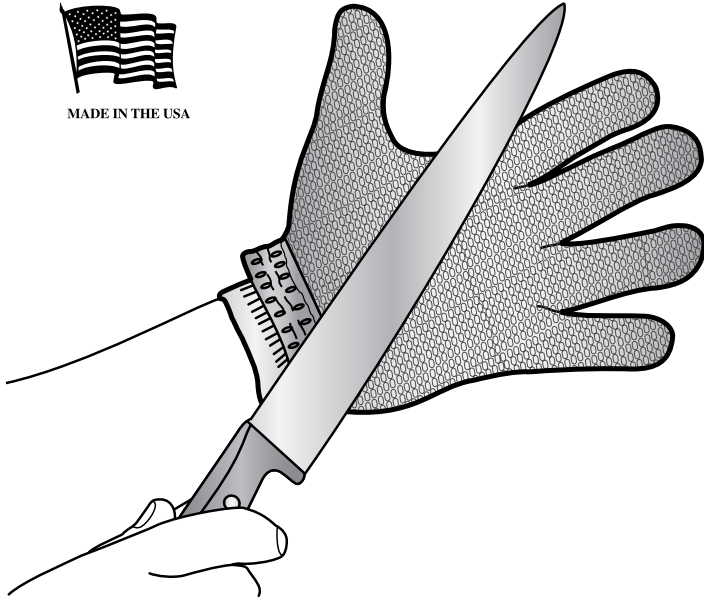

# ALFA STAINLESS STEEL MESH SAFETY GLOVES

MADE IN THE USA

- *Ambidextrous Design (One Glove Fits Either Hand)*
- *Welded Stainless Steel Rings*
- *Strong, Durable and Flexible*
- *Maximum Cut Protection*
- *USDA Accepted*
- *Easily Cleaned*
- *Adjustable Wristband Snap Fastener*
- *Tensile strength: 125,000 PSF*

ALFA #	SIZE	COLOR CODE
515 XS	Xtra Small	Grey
515 S	Small (5,6,7)	White
515 M	Medium (8,9)	Red
515 L	Large (10,11)	Dark Blue
515 XL	X-Large (12,13)	Green
515 XXL	XX-Large	Brown