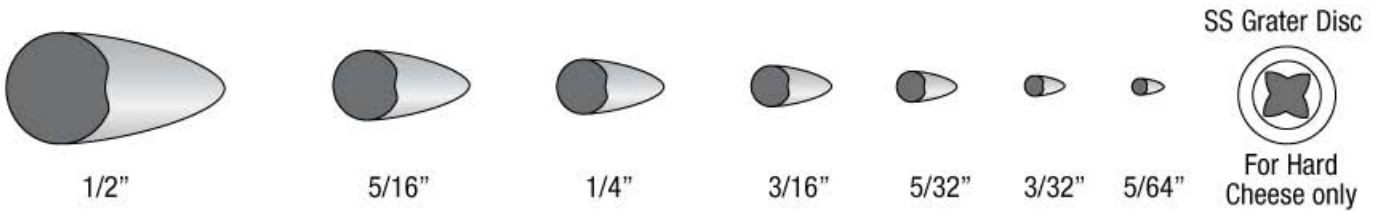

VS/GS PARTS DIAGRAM

TWOYCO BRAND

GRATER HOLE SIZE GUIDE
 Hole sizes are not to scale.