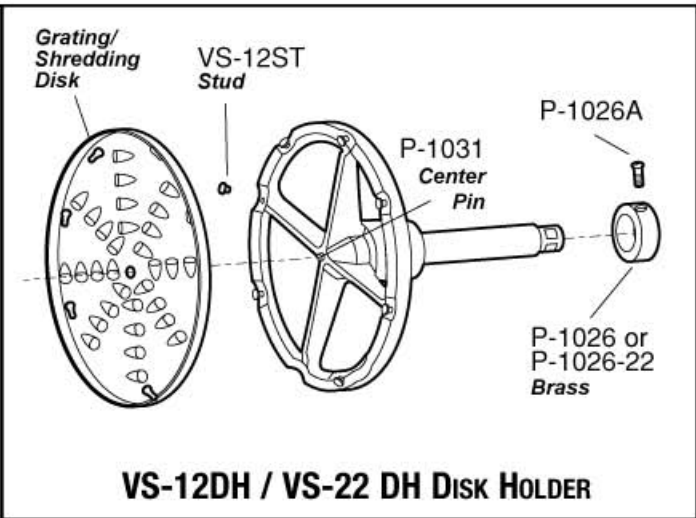

VS/GS PARTS DIAGRAM

TWOYCO BRAND

GRATER HOLE SIZE GUIDE
 Hole sizes are not to scale.