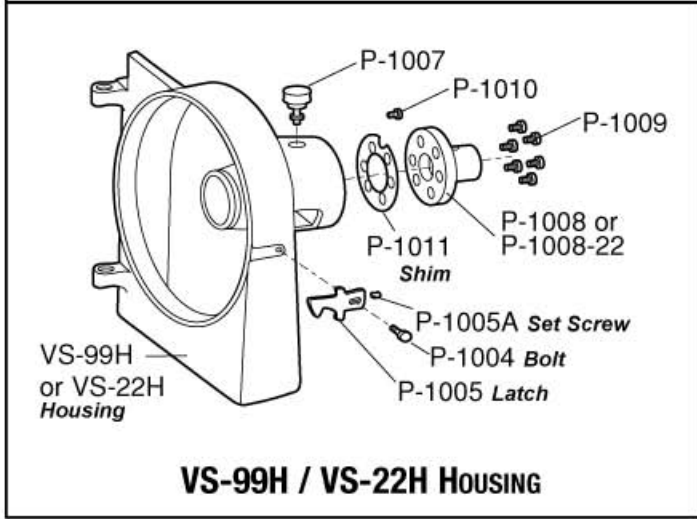

VS/GS PARTS DIAGRAM

TWOYCO BRAND

GRATER HOLE SIZE GUIDE
 Hole sizes are not to scale.