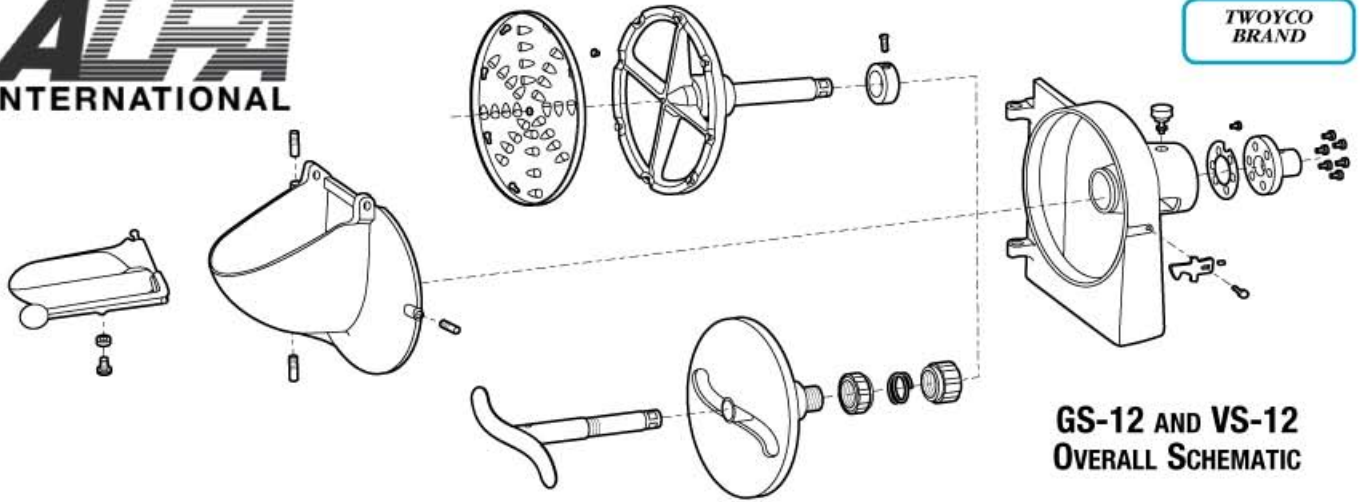

VS/GS PARTS DIAGRAM

TWOYCO BRAND

GRATER HOLE SIZE GUIDE
 Hole sizes are not to scale.