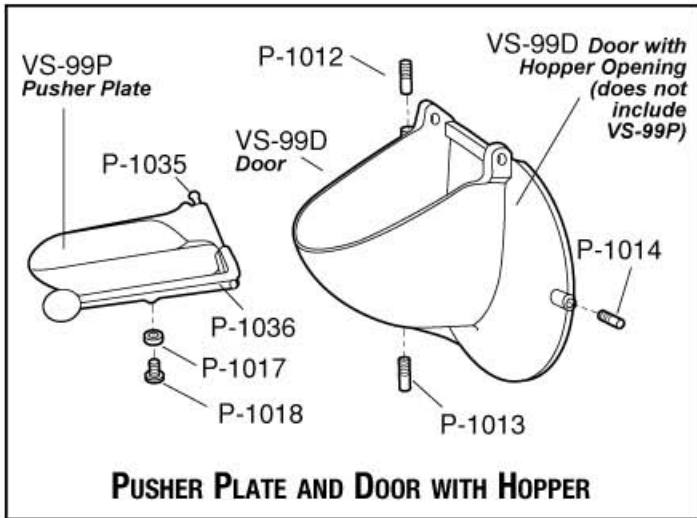

VS/GS PARTS DIAGRAM

TWOYCO BRAND

GRATER HOLE SIZE GUIDE
 Hole sizes are not to scale.