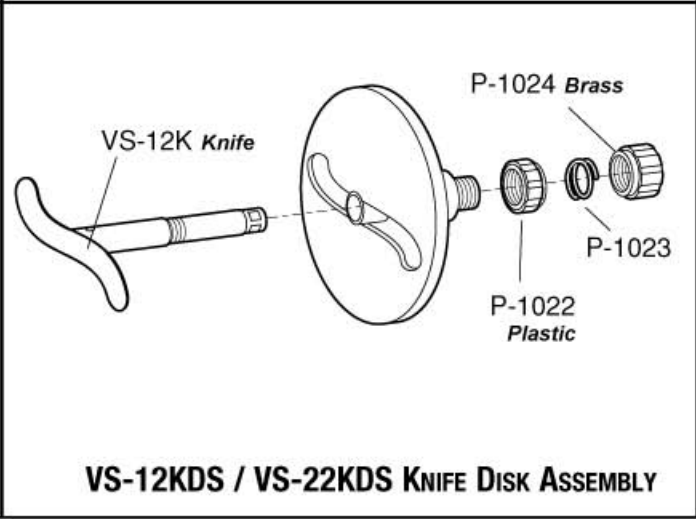

VS/GS PARTS DIAGRAM

TWOYCO BRAND

GRATER HOLE SIZE GUIDE
 Hole sizes are not to scale.