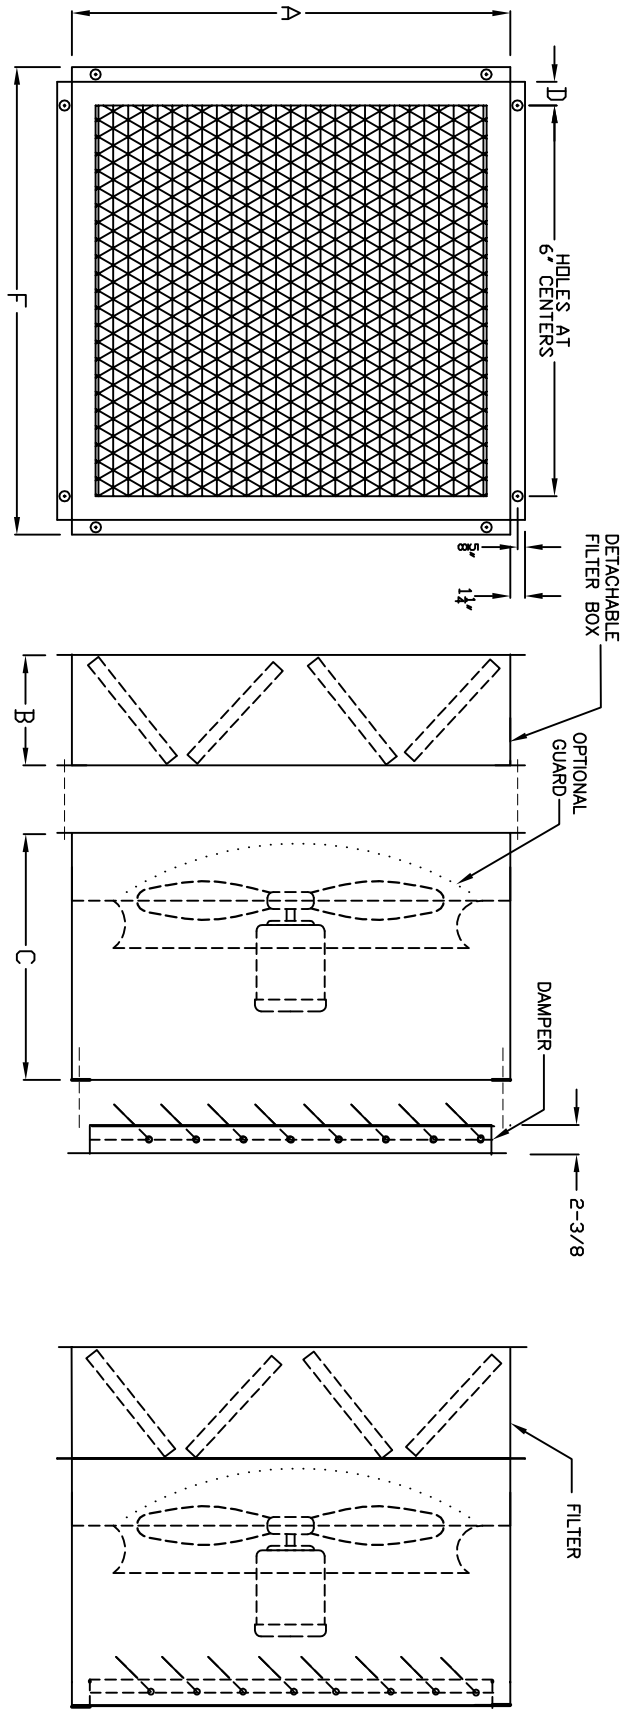

MODEL "CAF" BLOW-THROUGH

Note: Additional support for filter box by others

Model #	A	B	C	D	F	FAN SIZE	FILTER SIZE
CAF-936	42-1/4	33	36	3	44-3/4	36	18x24x2 (QTY.4) 24x24x2 (QTY.4)
CAF-942	48-1/4	33	37	3	50-3/4	42	24x24x2 (QTY.8)
CAF-948	54-1/4	33	37	3	56-3/4	48	18x24x2 (QTY.12)

CABINET FILTER FAN BLOW-THROUGH	
AMERICRAFT MANUFACTURING CO	
P.O. Box 1108 Mason, Ohio 45040-1108	
AMC NO.	Project
Cust NO.	Notes
Drawn by D Gihlin	Certified by
Page Number 1 of 2	Revision
Date 031714	Scale Not to scale
File CAF Blow Through	