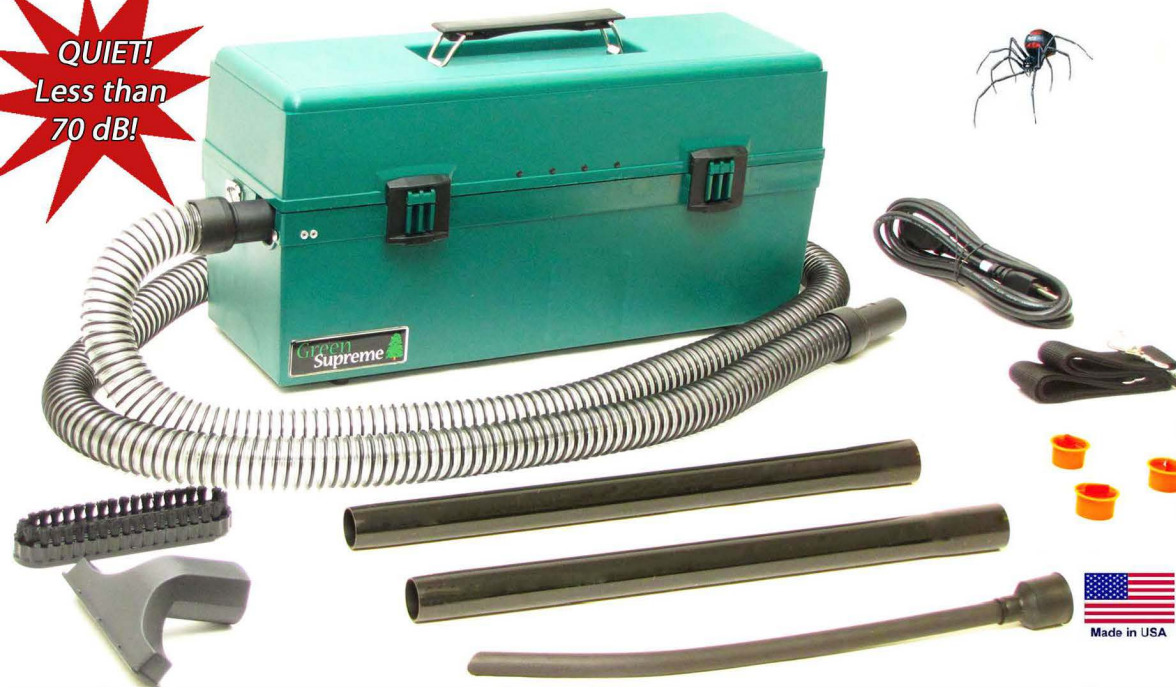

The Atrix Omega GREEN Supreme

IMMEDIATE CONTAINMENT HEPA FILTER CARTRIDGE!

Why just kill bugs with messy chemicals and heat when you can quickly and safely eliminate them with an Atrix Omega Green Supreme Vacuum?

QUIET!
Less than
70 dB!

Optional Backpack Harness

Increase your service, increase your revenue!

The Omega GREEN Supreme IPM vacuum is the true *professional's* IPM tool. The immediate containment "True" HEPA filter and powerful motor safely and effectively eliminate both alive and dead pests along with their eggs and feces. The vacuum fits perfectly in the cab of a truck, and can be used on nearly every job a Professional Pest Manager goes on.

- → Filtration - Features an immediate containment True HEPA Filter Cartridge that virtually eliminates the risk of exhausting dangerous bacteria, the potentially fatal hantavirus, out into the air you and your customers breathe. Most odors are contained. Hose and filter plugs also come standard.
- → Powerful and Quiet - Will capture everything from bed bugs to cockroaches and even hazardous particles, with built in sound suppressing technology.

Made in the USA, 3 Year Limited Warranty

Part Numbers:

- VACOMEGASIPM (clear hose)
- VACOMEGASIPMB (black hose)
- HEPA Filter: OF612HE
- HEPA Filter, 4 Pack: OF612HE-4

Certifications:

Frustrated? Don't panic! There's always a solution!