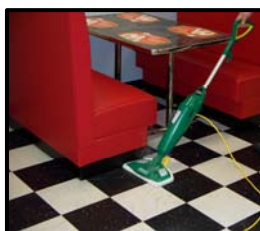

BISSELL®

BigGreen Commercial®

Steam Mop PowerSteamer®

Give your hard floors a shiny, sanitized clean* with the variable, digital steam control the BISSELL BIGGREEN COMMERCIAL PowerSteamer® Mop. Armed with the handy, flip-down Easy Scrubber, you can thoroughly clean tough messes and even grout. Clean sticky, dried-on spots 2X faster than the leading steam mop with a built-in Easy Scrubber. Now clean, sanitized floors are a simple steam away.

- Sanitize floors with the BISSELL BIGGREEN COMMERCIAL PowerSteamer® Steam Mop, which eliminates 99.9% of germs and bacteria when used as directed.
- Shine floors while you clean sticky, dried-on spots 2X faster than the leading steam mop with the built-in Easy Scrubber or scrubby microfiber mop pad.
- Remove tough spots with the built-in, flip-down Easy Scrubber.
- 3 Washable Microfiber Mop Pads, Two soft pads for everyday and one scrubby pad for heavy messes.
- Customize your clean with the SmartSet digital, variable steam control (low, medium, high).

* When used as directed

Item Number	BGST1566
Surface Type:	Hard Floors
3 Washable Mop Pads:	2 Soft pads & 1 Scrubby Pad
Heater:	Yes
Cleaning Path Width:	12.5"
Surface Cleaning:	Virtually all hard surfaces
Tank Capacity:	15 oz
Carpet Glide:	No
Swivel Head:	Yes
Power Cord Length:	50'
Warranty:	1 Year