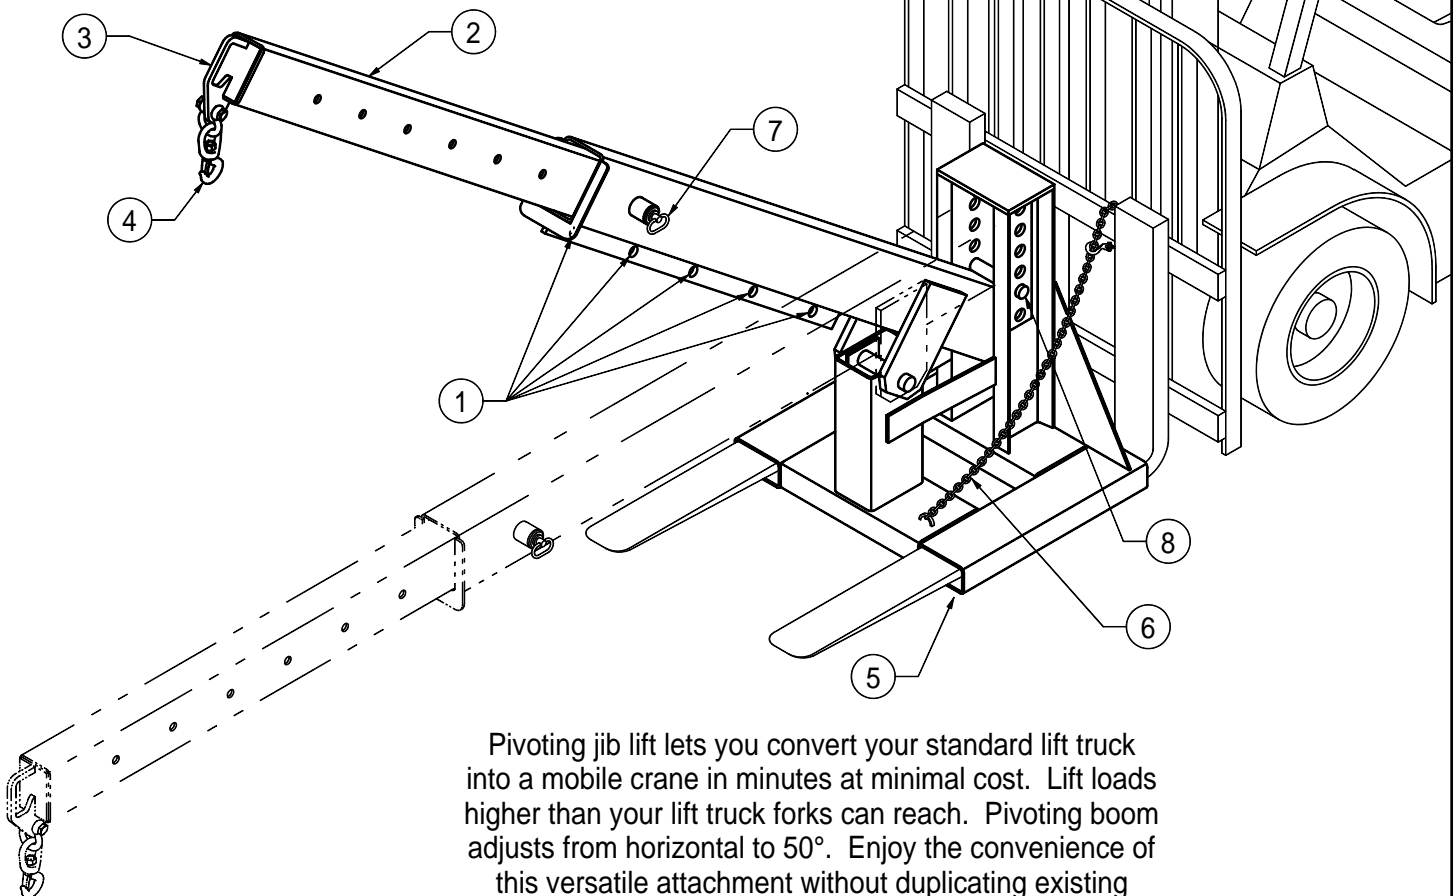

## PIVOT BOOM JIB LIFT

**CONTRX INDUSTRIES**  
1377 Kimberly Drive  
Neenah, WI 54956-1642  
Phone (920) 722-0101  
Fax (920) 725-1394  
[www.contrx.com](http://www.contrx.com)

- Converts lift truck into a crane inexpensively
- Moves cumbersome items your forks can't reach.
- Crane reaches out and picks up from overhead.
- Increases load height
- Adjustable boom height and reach
- Reaches through or over obstructions.

- 1— Alternate Hook Positions
- 2— Telescoping Boom
- 3— Boom Handle
- 4— Safety Swivel Hook
- 5— Fork Pockets
- 6— 48" Safety Chain with Grab Hook
- 7— Spring Loaded Boom Lock
- 8— Angle Adjusting Pin

Pivoting jib lift lets you convert your standard lift truck into a mobile crane in minutes at minimal cost. Lift loads higher than your lift truck forks can reach. Pivoting boom adjusts from horizontal to 50°. Enjoy the convenience of this versatile attachment without duplicating existing equipment ...and it's easy to use. One person can install without removing forks. 48" safety chain ties jib lift to truck frame. Constructed of heavy structural steel tubing; one swivel hook provided.