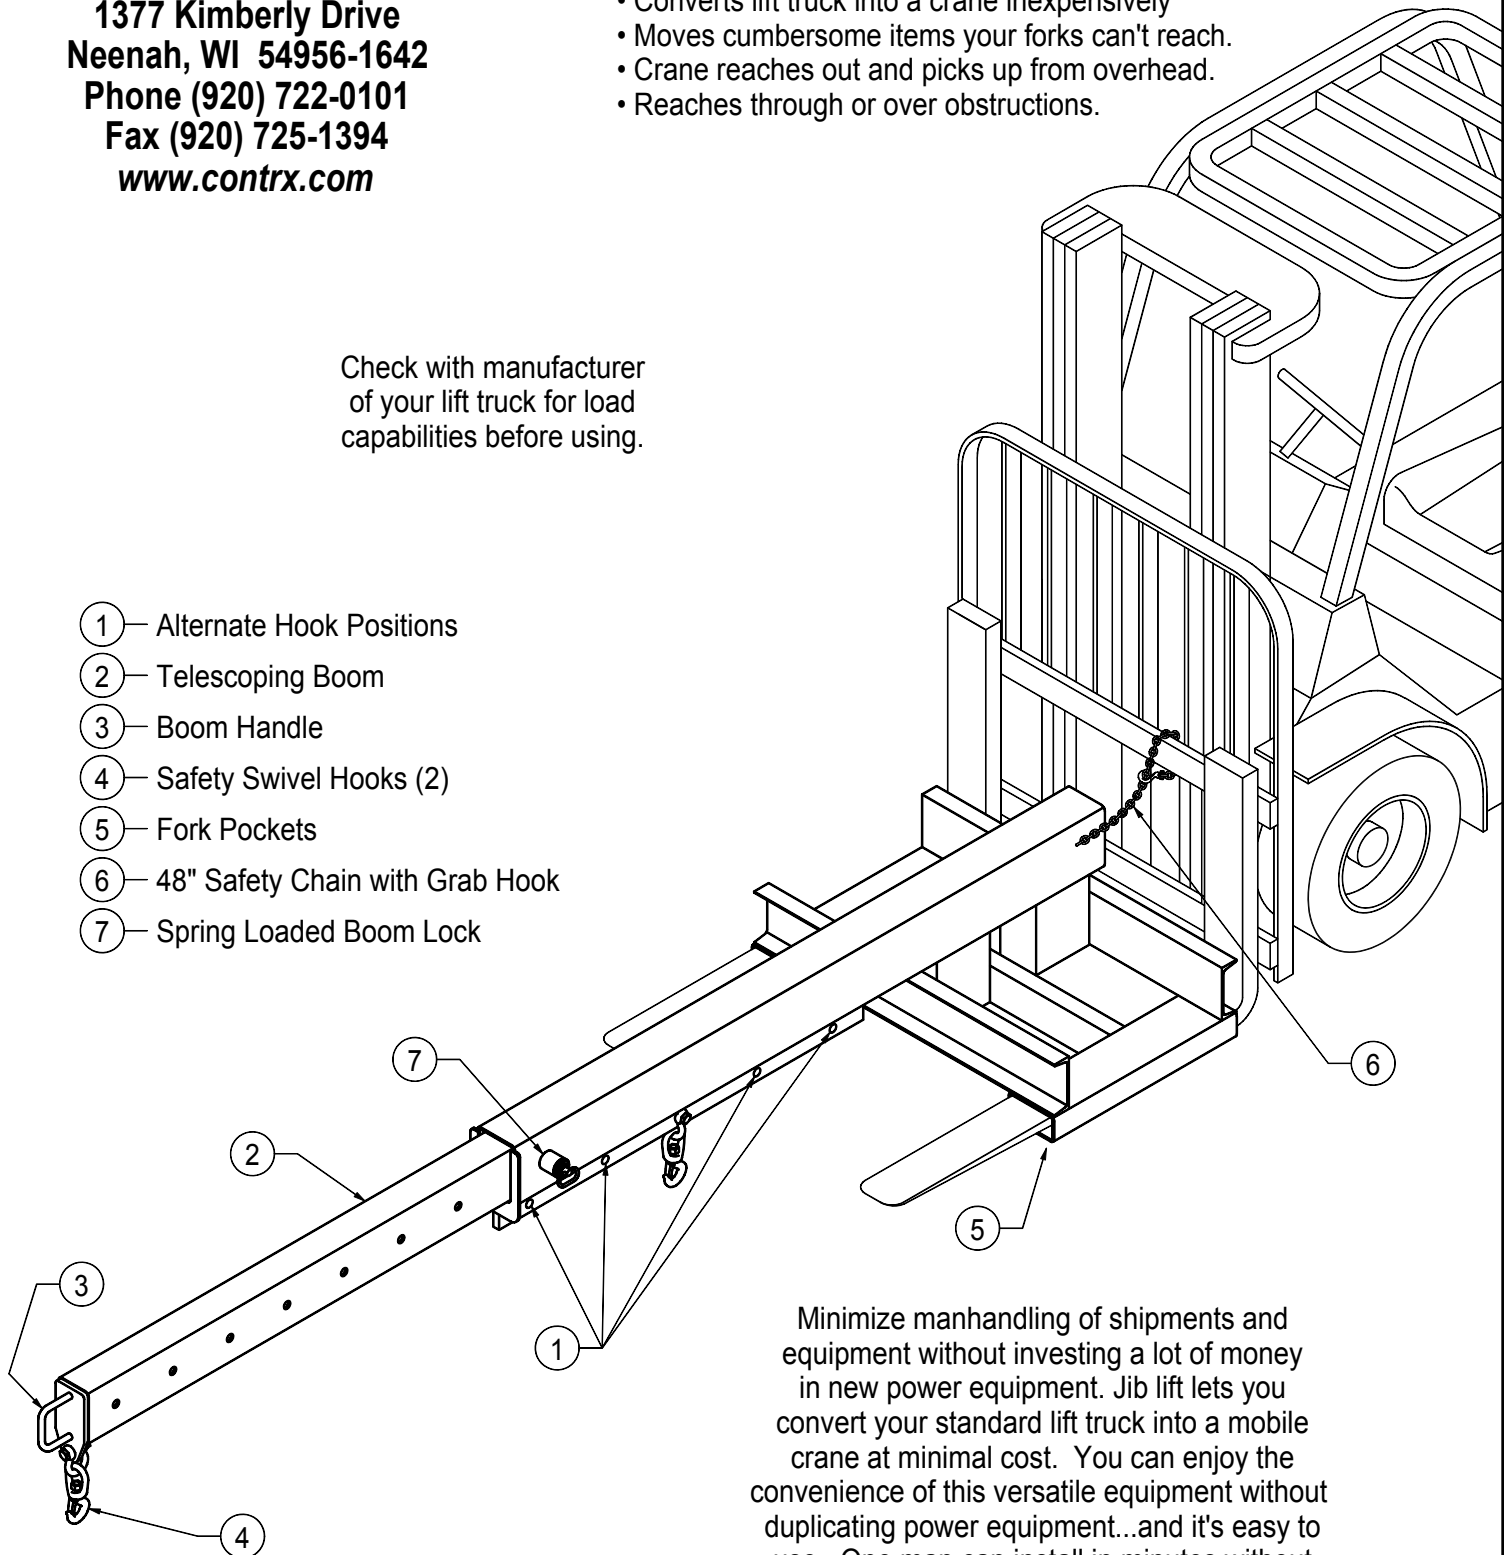

## TELESCOPING JIB LIFT

- Converts lift truck into a crane inexpensively
- Moves cumbersome items your forks can't reach.
- Crane reaches out and picks up from overhead.
- Reaches through or over obstructions.

Check with manufacturer  
of your lift truck for load  
capabilities before using.

- 1— Alternate Hook Positions
- 2— Telescoping Boom
- 3— Boom Handle
- 4— Safety Swivel Hooks (2)
- 5— Fork Pockets
- 6— 48" Safety Chain with Grab Hook
- 7— Spring Loaded Boom Lock

Minimize manhandling of shipments and equipment without investing a lot of money in new power equipment. Jib lift lets you convert your standard lift truck into a mobile crane at minimal cost. You can enjoy the convenience of this versatile equipment without duplicating power equipment...and it's easy to use. One man can install in minutes without removing forks, just by slipping onto forks. 48" safety chain anchors it to truck's frame. Constructed of heavy structural steel tubing; two safety swivel hooks provided.