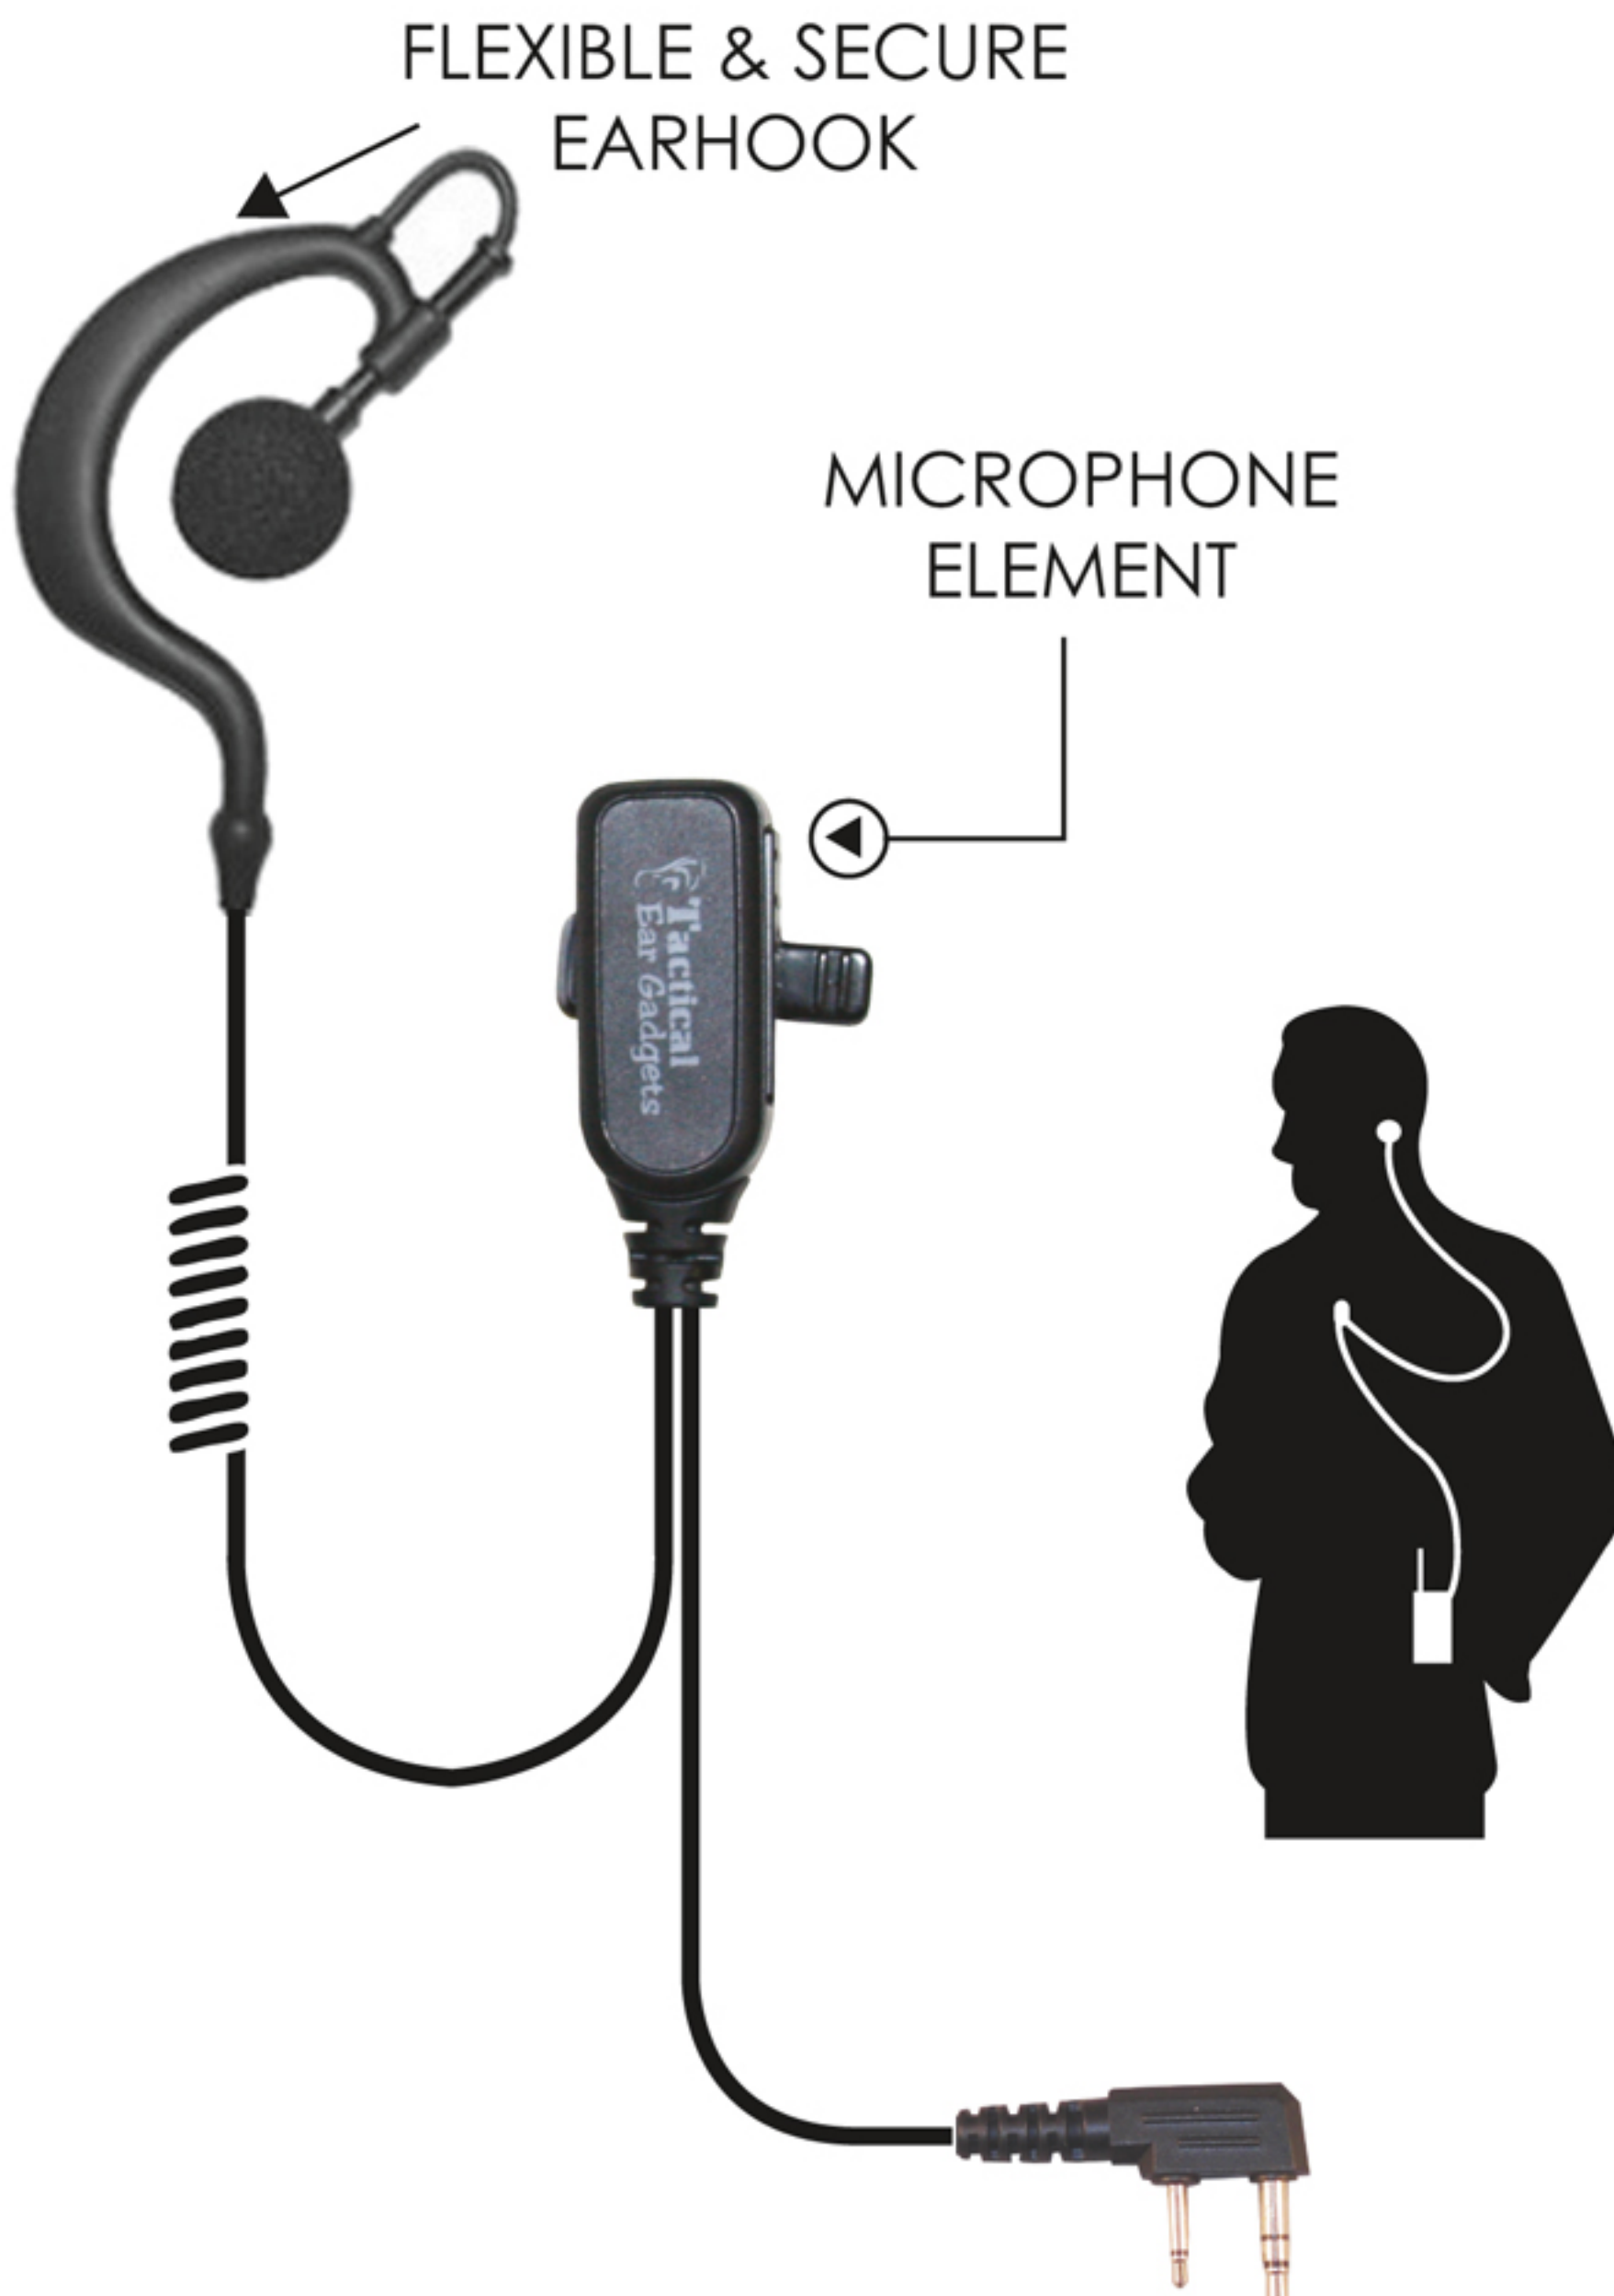

FALCON TRADITIONAL EARHOOK LAPEL MICROPHONE

The **FALCON LAPEL MICROPHONE** is a lightweight directional lapel microphone that has been designed to attach securely by a soft earhook. The earhook may be worn comfortably for hours. The microphone is discreet & sensitive to a whisper. The Falcon unit can easily be worn under a shirt which allows the user to keep their immediate area free of wires.

FEATURES & BENEFITS:

- ▶ Directional lapel microphone with soft rubber earhook.
- ▶ Comfortable & practical design.
- ▶ Discreet & durable.
- ▶ Easy-to-grip PTT (push-to-talk) button.
- ▶ Sensitive to a whisper.
- ▶ Polyurethane-jacketed Kevlar cables.

TECHNICAL SPECIFICATION	
Speaker	
Dimension	15mm*4.8mm
Impedance	8 Ohm±15% at 1000Hz
Sound Pressure Level	118±3dB at 1000Hz
Microphone	
Type	Electret Microphone
Sensitivity	2.2k Ohm
Input Power	-40±2dB at 1000Hz (0dB=1 V/Pa)
Operating Voltage	-1.1-10V DV