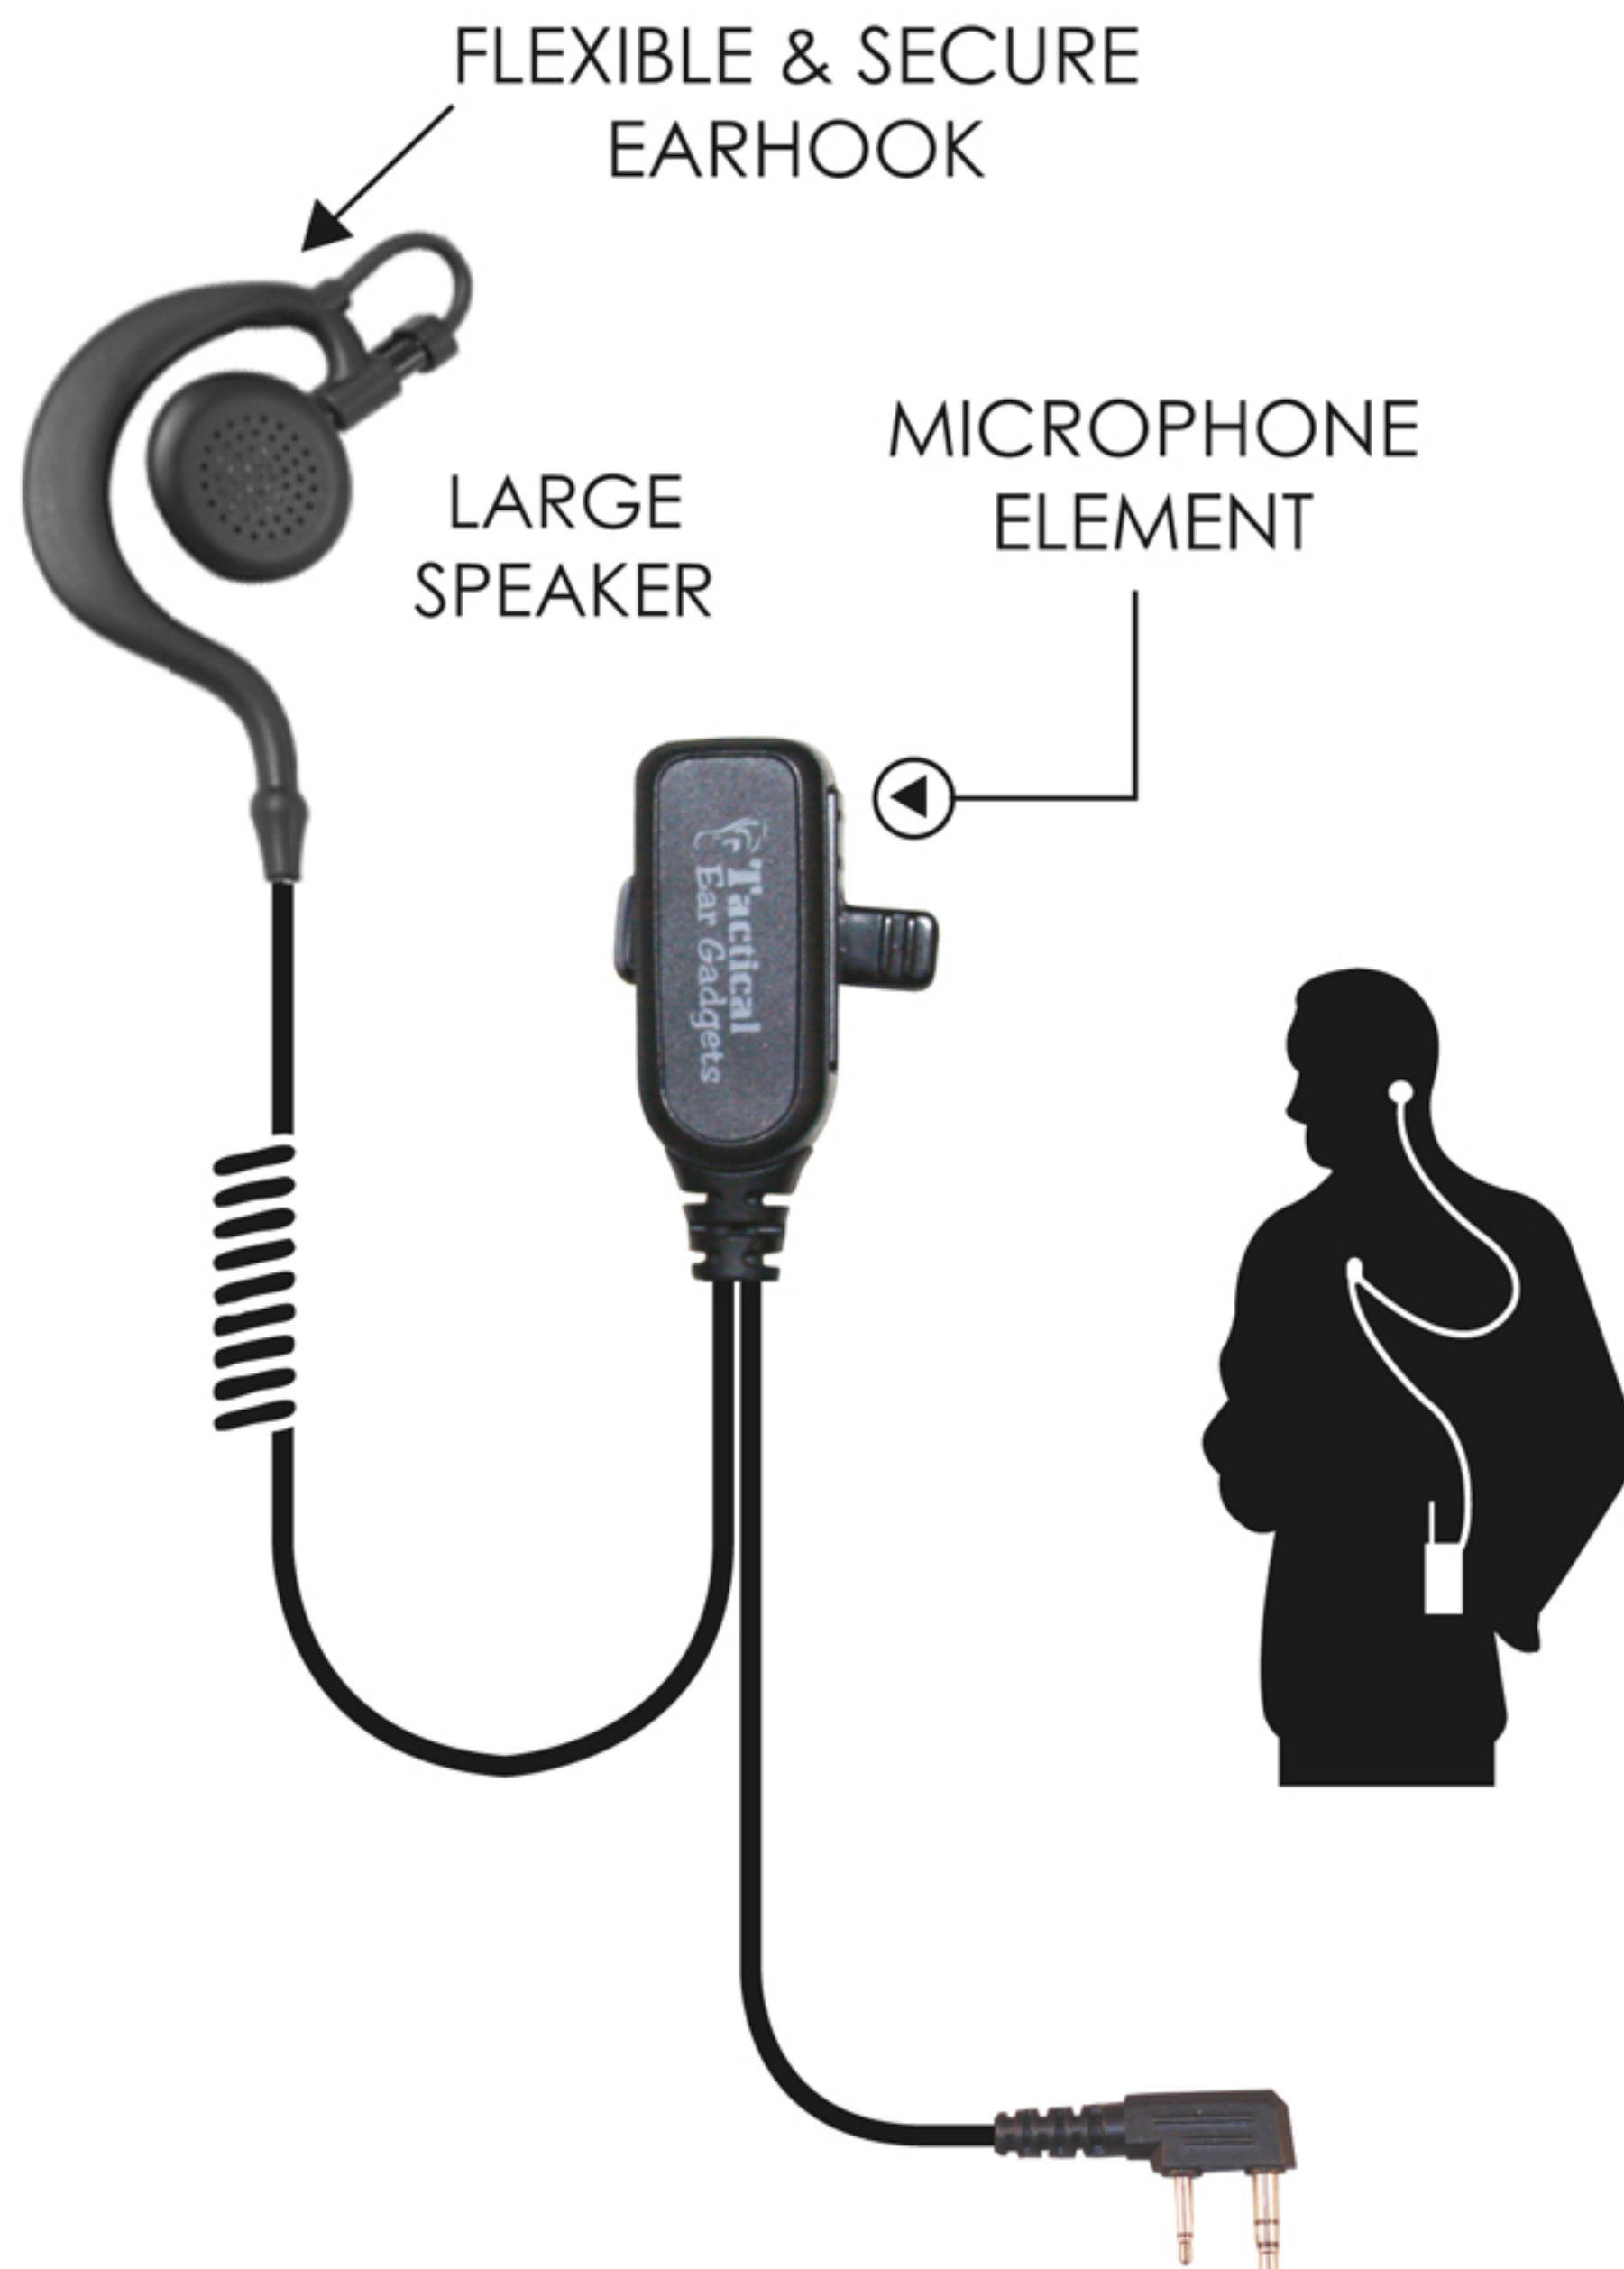

The **OWL Lapel Microphone** features a large speaker that allows the Owl to rest comfortably over the ear instead of inside the ear. Due to the fact that the earpiece is worn on the outside of the ear, the OWL is ideal for an office or retail environments. The speaker rotates to affix to either ear & moves up & down for a custom fit.

FEATURES & BENEFITS:

- ▶ Directional lapel microphone with soft rubber earhook.
- ▶ Large speaker rests comfortably over the ear, not inside (great for retail or office environments).
- ▶ Comfortable & practical design.
- ▶ Easy-to-grip PTT (push-to-talk) button.
- ▶ Sensitive to a whisper.
- ▶ Polyurethane-jacketed Kevlar cables.

TECHNICAL SPECIFICATION	
Speaker	
Dimension	25mm*4.8mm
Impedance	8 Ohm±15% at 1000Hz
Sound Pressure Level	118±3dB at 1000Hz
Microphone	
Type	Electret Microphone
Sensitivity	2.2k Ohm
Input Power	-40±2dB at 1000Hz (0dB=1 V/Pa)
Operating Voltage	-1.1-10V DV