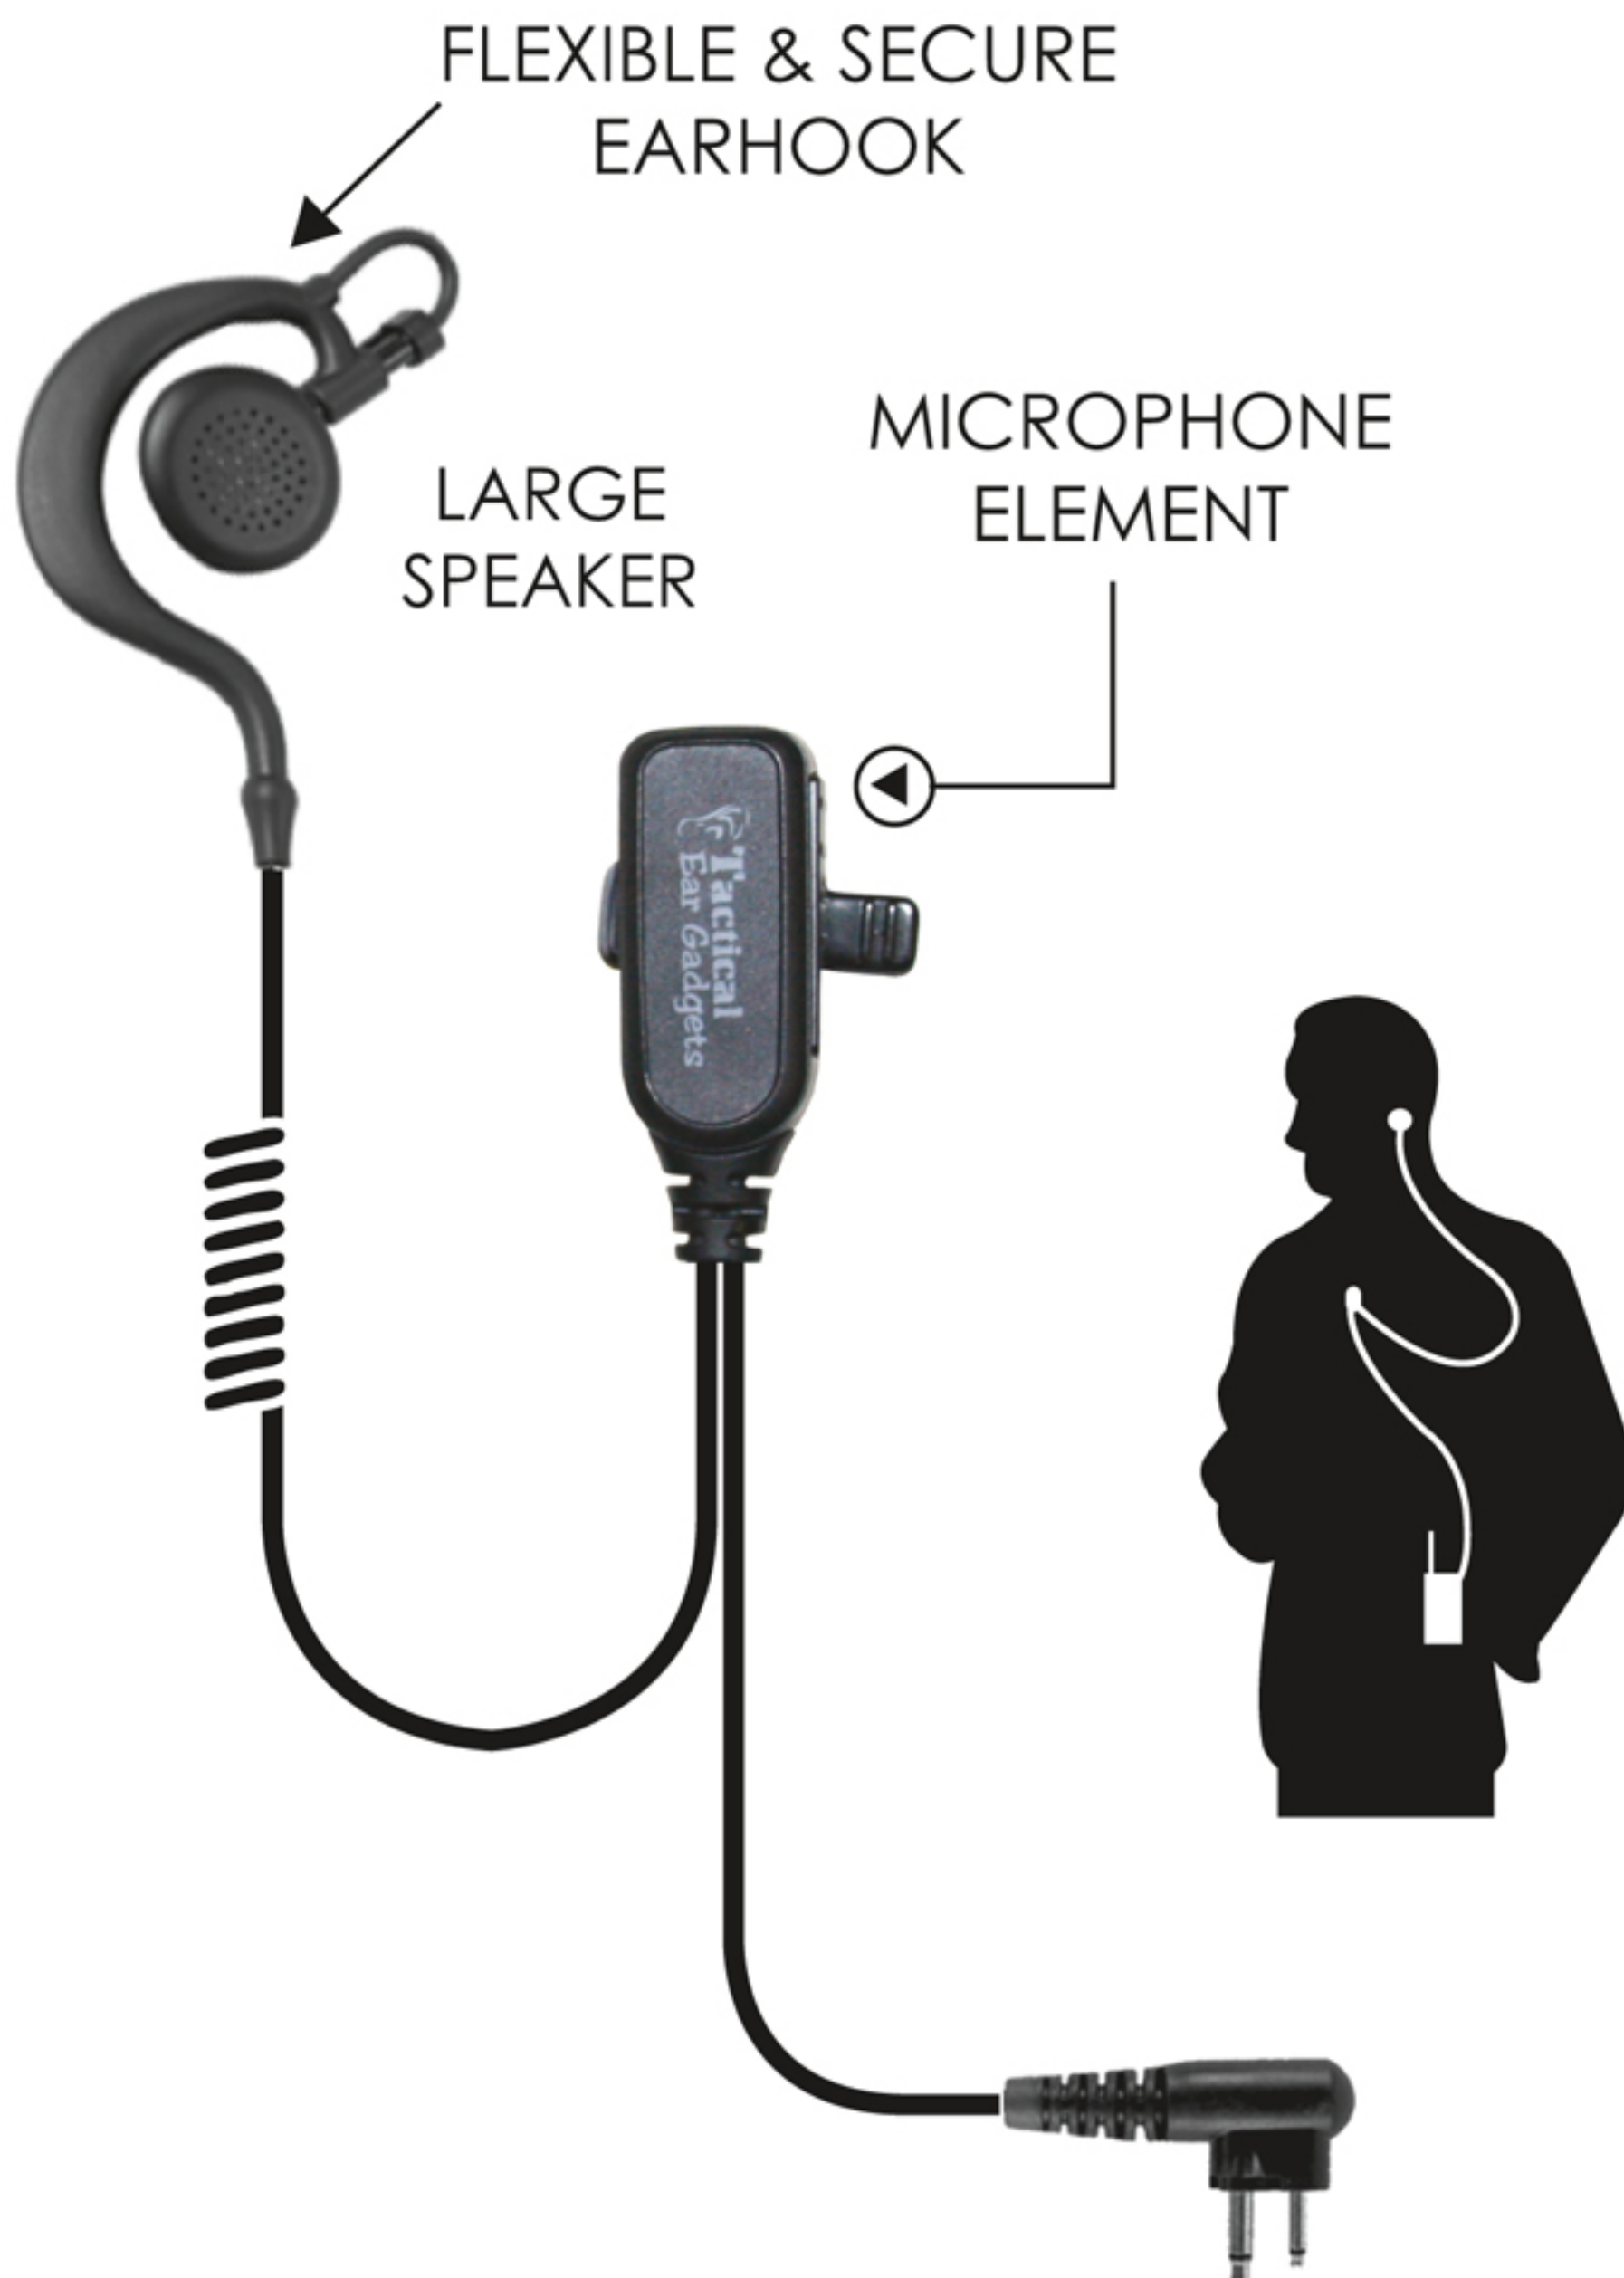

The **OWL Lapel Microphone** features a large speaker that allows the Owl to rest comfortably over the ear instead of inside the ear. Due to the fact that the earpiece is worn on the outside of the ear, the OWL is ideal for an office or retail environments. The speaker rotates to affix to either ear & moves up & down for a custom fit.

FEATURES & BENEFITS:

- ▶ Directional lapel microphone with soft rubber earhook.
- ▶ Large speaker rests comfortably over the ear, not inside (great for retail or office environments).
- ▶ Comfortable & practical design.
- ▶ Easy-to-grip PTT (push-to-talk) button.
- ▶ Sensitive to a whisper.
- ▶ Polyurethane-jacketed Kevlar cables.

TECHNICAL SPECIFICATION	
Speaker	
Dimension	25mm*4.8mm
Impedance	8 Ohm±15% at 1000Hz
Sound Pressure Level	118±3dB at 1000Hz
Microphone	
Type	Electret Microphone
Sensitivity	2.2k Ohm
Input Power	-40±2dB at 1000Hz (0dB=1 V/Pa)
Operating Voltage	-1.1-10V DV