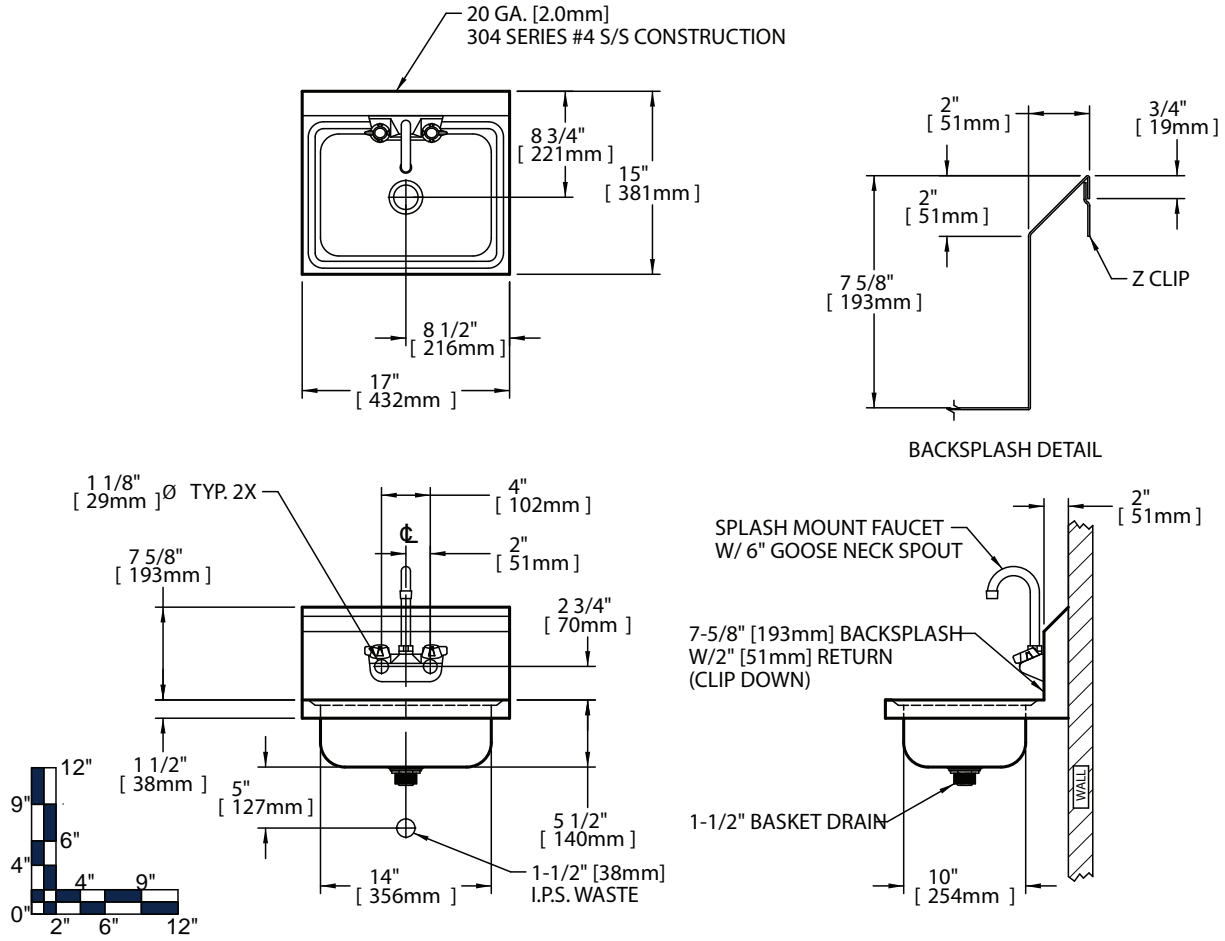

- 1-1/8" (29mm) faucet holes on 4" (102mm) centers
- 1-1/2" (38mm) waste drain opening

Flyer Product

In keeping with our policy of continuing product improvement, Elkay SSP reserves the right to change product specifications without notice.

Economy Hand Sinks																
	Bowl Dimensions						Overall Size				Drain Location		Weight			
	Width		Front-to-Back		Depth		Width		Front-to-Back		Height		DL		lbs.	kg
	A	mm	B	mm	D	mm	L	mm	W	mm	H	mm	in.	mm		
SEHS - 17 - X	14	356	10	254	5	127	17	432	15	381	11.0	279	8.5	216	11	5