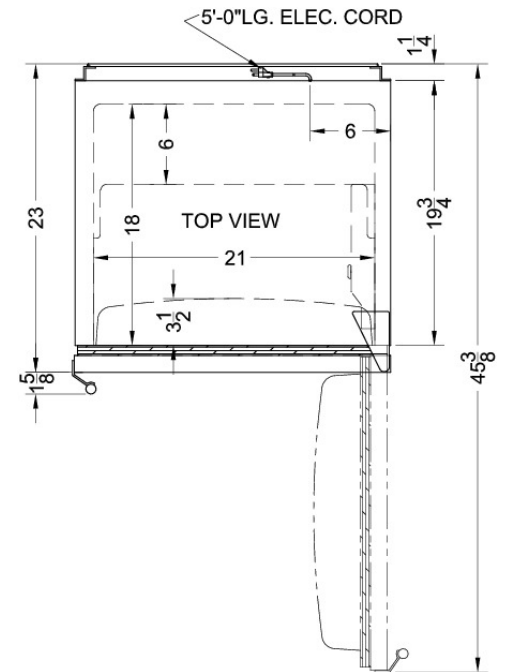

CT661 Specifications:

Overview	
Height	32.63"
Width	23.63"
Depth	23.0"
Depth with Handle	24.63"
Depth with door at 90°	45.38"
Capacity	5.1 cu.ft.
Defrost Type	Cycle
Door	White
Cabinet	White
US Electrical Safety	UL
Canadian Electrical Safety	ULC
Energy Usage/Year	365.0kWh/year
Amps	1.3
Voltage/Frequency	115 V AC/60 Hz
Weight	100.0 lbs.
Shipping Weight	110.0 lbs.
Parts & Labor Warranty	1 Year
Compressor Warranty	5 Years
Refrigerator-Freezer	
Door Swing	RHD
Reversible	Yes
Crisper Qty	1
Crisper Finish	Transparent
Crisper Cover	Glass
Refrigerator - Interior Height	18.0"
Refrigerator - Interior Width	21.0"
Refrigerator - Interior Depth	18.0"
Refrigerator - Capacity	4.5 cu.ft
Refrigerator - Shelf Type	Glass
Refrigerator - Shelf Qty	2
Refrigerator - Full Door Shelves	3
Freezer - Interior Height	5.25"
Freezer - Interior Width	19.0"
Freezer - Interior Depth	11.5"
Freezer - Capacity	0.6 cu.ft

Adjustable Shelves	Yes
Wine Bottle Shelving	Yes
Interior Light	Yes
Thermostat Type	Dial
Freon	R134a
Freon Amount	2.33
High Side PSI	285.0
Low Side PSI	70.0
Level Legs	2
Compressor Step Height	5.5"
Compressor Step Width	21.0"
Compressor Step Depth	6.0"

SUMMIT APPLIANCE DIVISION FELIX STORCH, INC.

770 Garrison Avenue, Bronx, NY 10474 USA TEL 718-893-3900 FAX 844-478-8799 info@summitappliance.com www.summitappliance.com