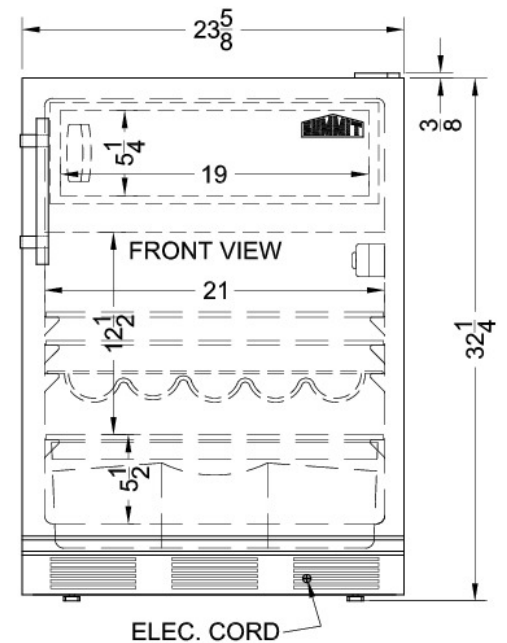

CT661 Specifications:

Overview	
Height	32.63"
Width	23.63"
Depth	23.0"
Depth with Handle	24.63"
Depth with door at 90°	45.38"
Capacity	5.1 cu.ft.
Defrost Type	Cycle
Door	White
Cabinet	White
US Electrical Safety	UL
Canadian Electrical Safety	ULC
Energy Usage/Year	365.0kWh/year
Amps	1.3
Voltage/Frequency	115 V AC/60 Hz
Weight	100.0 lbs.
Shipping Weight	110.0 lbs.
Parts & Labor Warranty	1 Year
Compressor Warranty	5 Years
Refrigerator-Freezer	
Door Swing	RHD
Reversible	Yes
Crisper Qty	1
Crisper Finish	Transparent
Crisper Cover	Glass
Refrigerator - Interior Height	18.0"
Refrigerator - Interior Width	21.0"
Refrigerator - Interior Depth	18.0"
Refrigerator - Capacity	4.5 cu.ft
Refrigerator - Shelf Type	Glass
Refrigerator - Shelf Qty	2
Refrigerator - Full Door Shelves	3
Freezer - Interior Height	5.25"
Freezer - Interior Width	19.0"
Freezer - Interior Depth	11.5"
Freezer - Capacity	0.6 cu.ft

Adjustable Shelves	Yes
Wine Bottle Shelving	Yes
Interior Light	Yes
Thermostat Type	Dial
Freon	R134a
Freon Amount	2.33
High Side PSI	285.0
Low Side PSI	70.0
Level Legs	2
Compressor Step Height	5.5"
Compressor Step Width	21.0"
Compressor Step Depth	6.0"

SUMMIT APPLIANCE DIVISION FELIX STORCH, INC.

770 Garrison Avenue, Bronx, NY 10474 USA TEL 718-893-3900 FAX 844-478-8799 info@summitappliance.com www.summitappliance.com